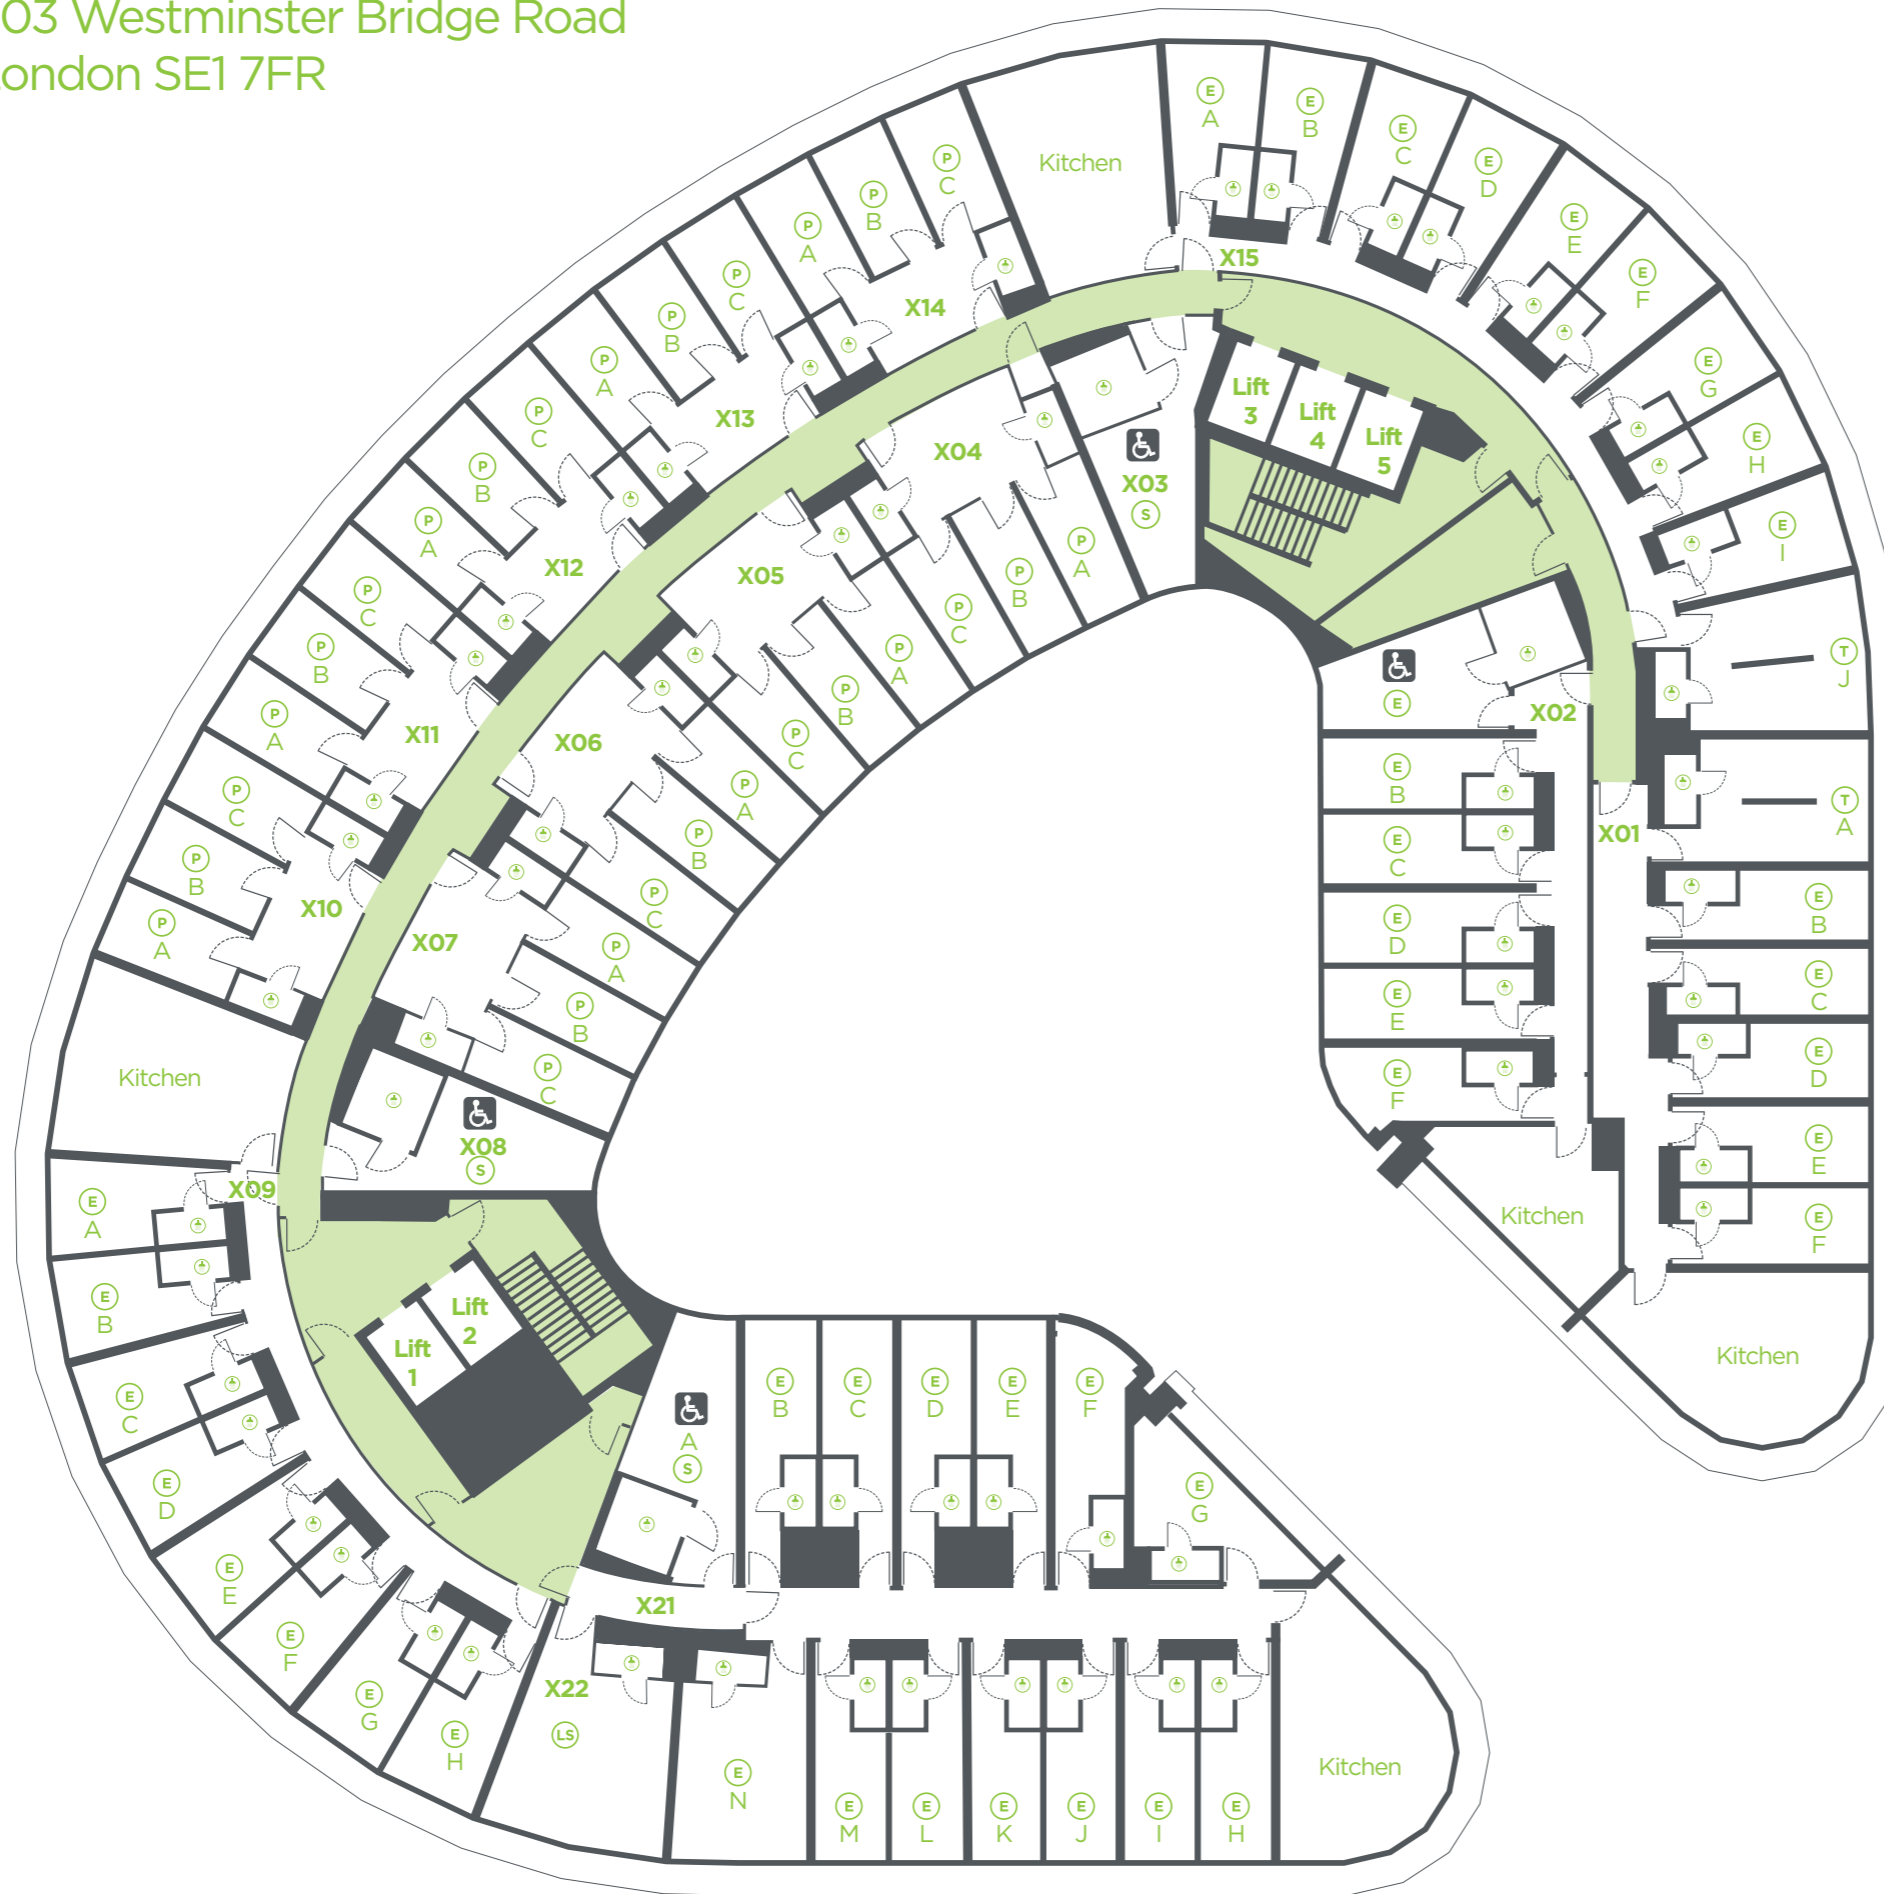

203 Westminster Bridge Road
London SE1 7FR

Key	
	Shower Room
	Private Room
	En-Suite Room
	Twin Room
	Studio Apartment
	Large Studio Apartment
	Denotes Floor Number

urbanest Westminster Bridge : 8

203 Westminster Bridge Road

London SE1 7FR

Key	
	Shower Room
	Private Room
	En-Suite Room
	Twin Room
	Studio Apartment
	Large Studio Apartment
	Denotes Floor Number

urbanest Westminster Bridge : 9

203 Westminster Bridge Road
London SE1 7FR