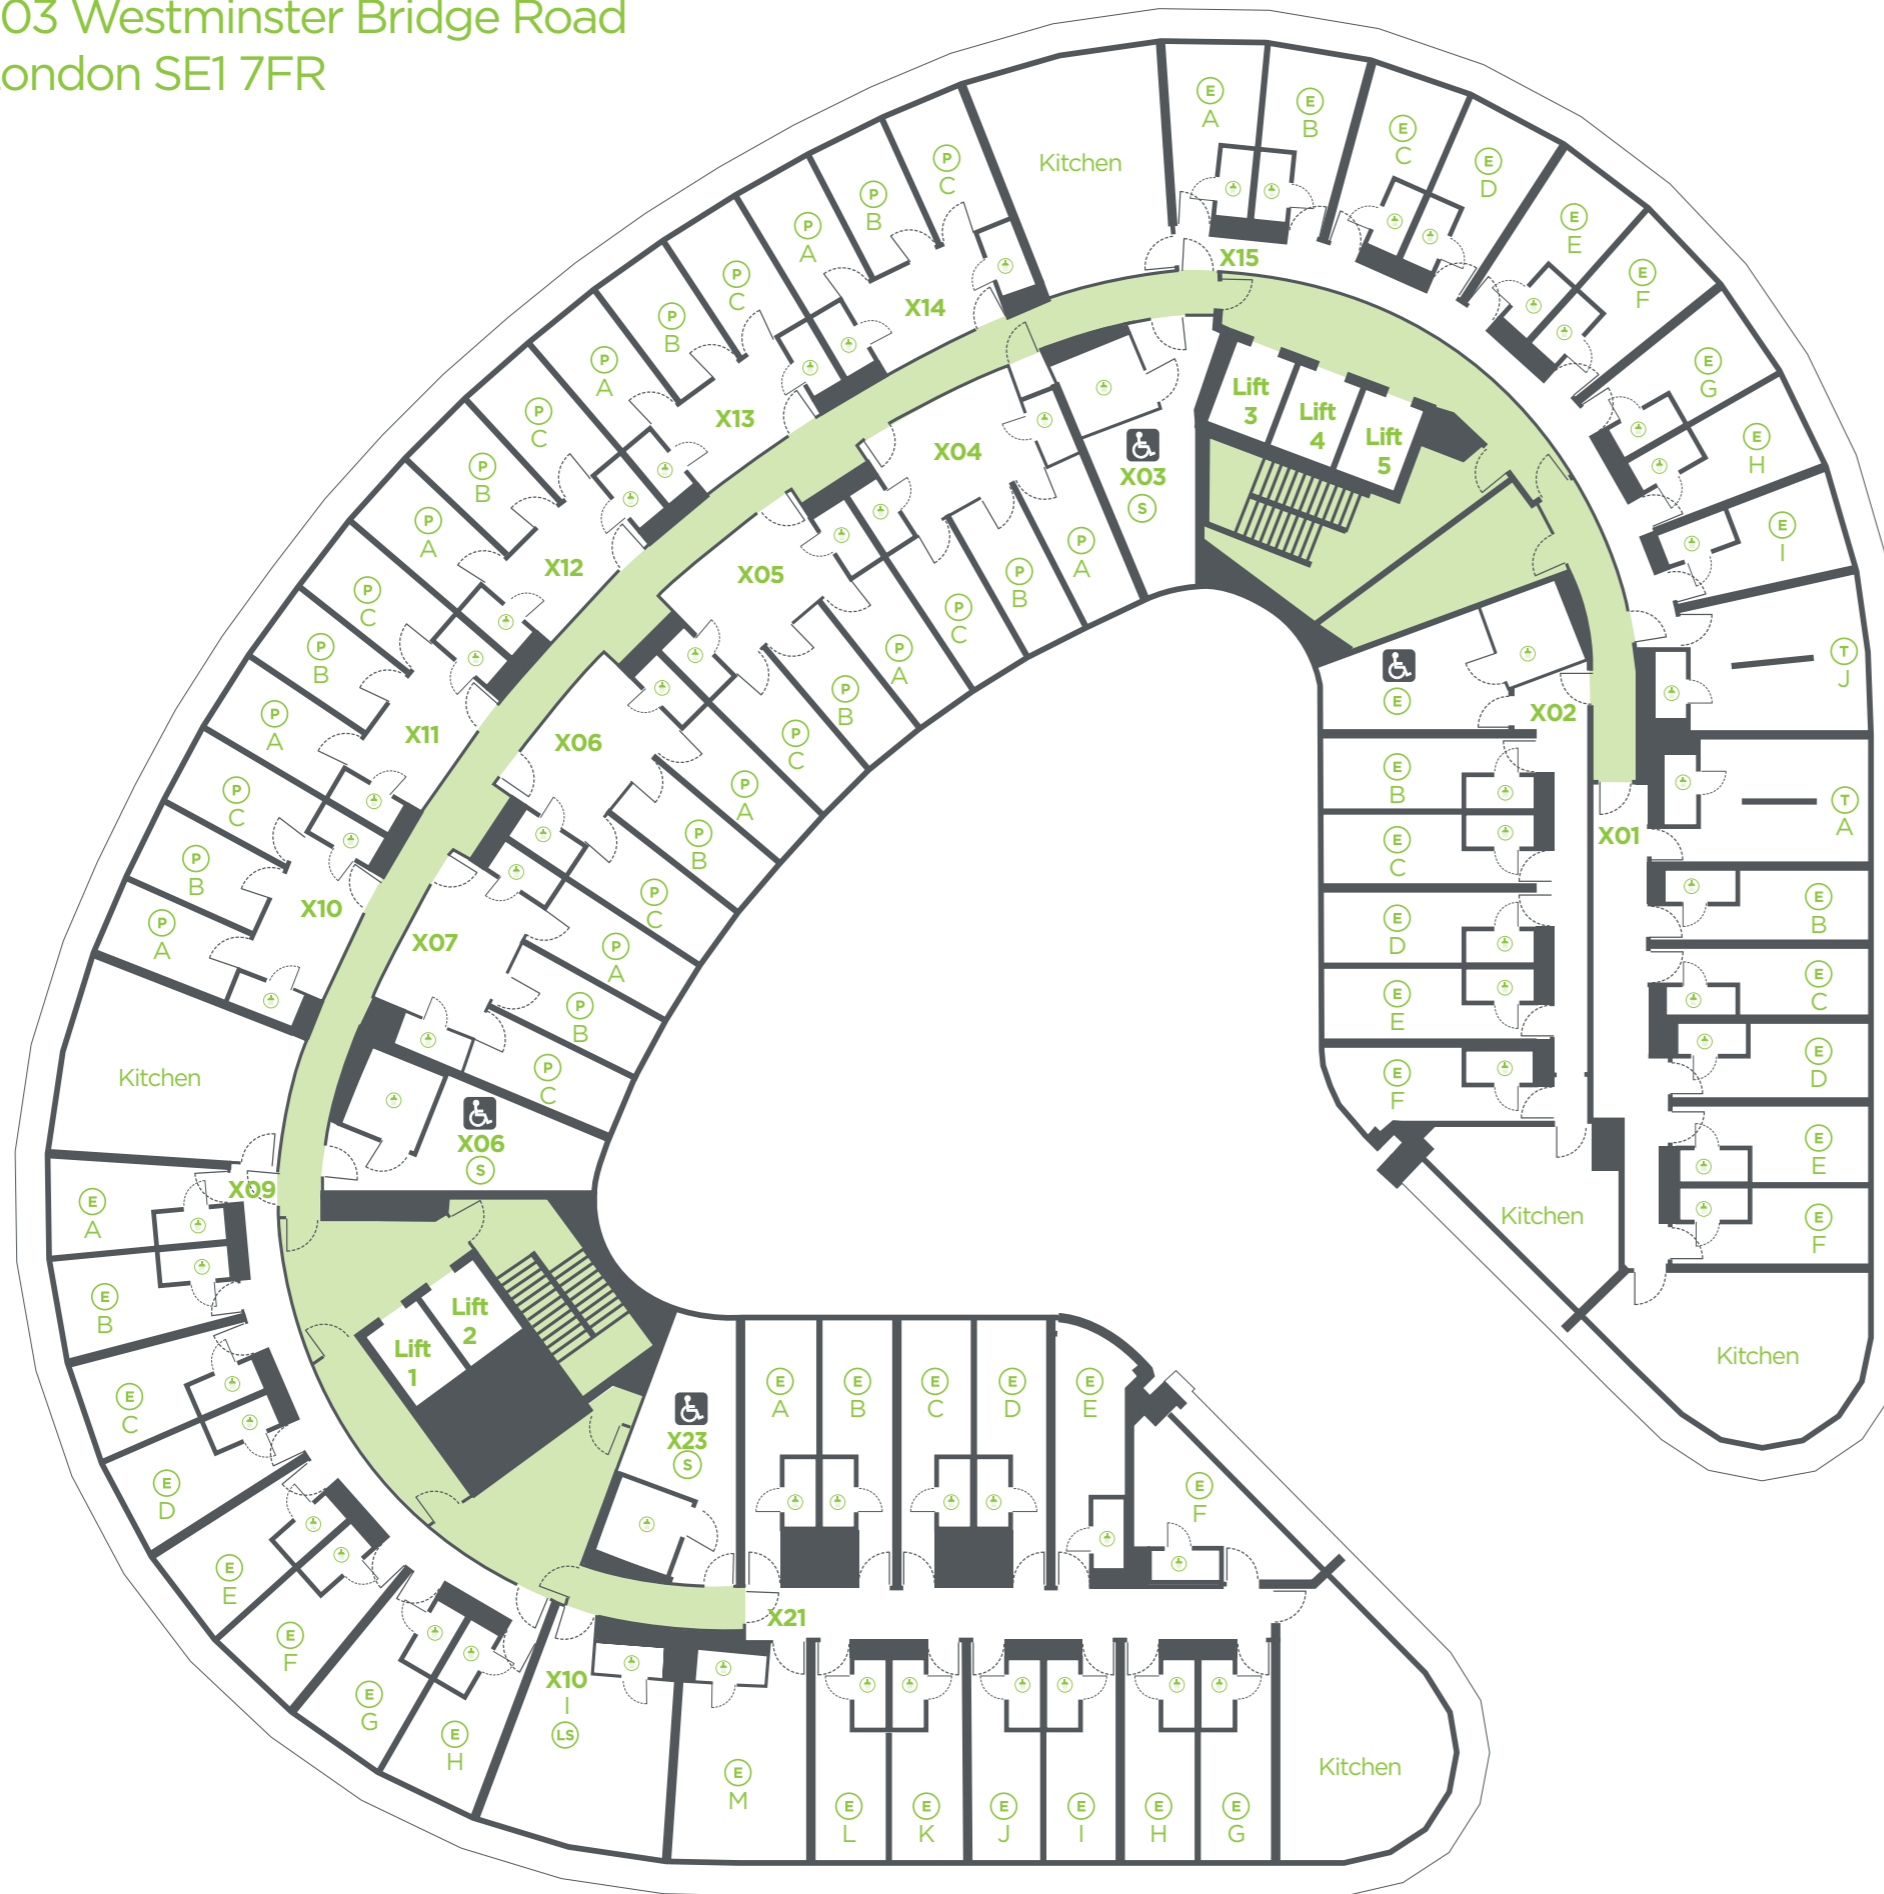

Key	
	Shower Room
	Private Room
	En-Suite Room
	Twin Room
	Studio Apartment
	Large Studio Apartment
	Denotes Floor Number

urbanest Westminster Bridge : 5

203 Westminster Bridge Road
London SE1 7FR

Key	
	Shower Room
	Private Room
	En-Suite Room
	Twin Room
	Studio Apartment
	Large Studio Apartment
	Denotes Floor Number

urbanest Westminster Bridge : 6

203 Westminster Bridge Road
London SE1 7FR

Key	
	Shower Room
	Private Room
	En-Suite Room
	Twin Room
	Studio Apartment
	Large Studio Apartment
	Denotes Floor Number

urbanest Westminster Bridge : 7