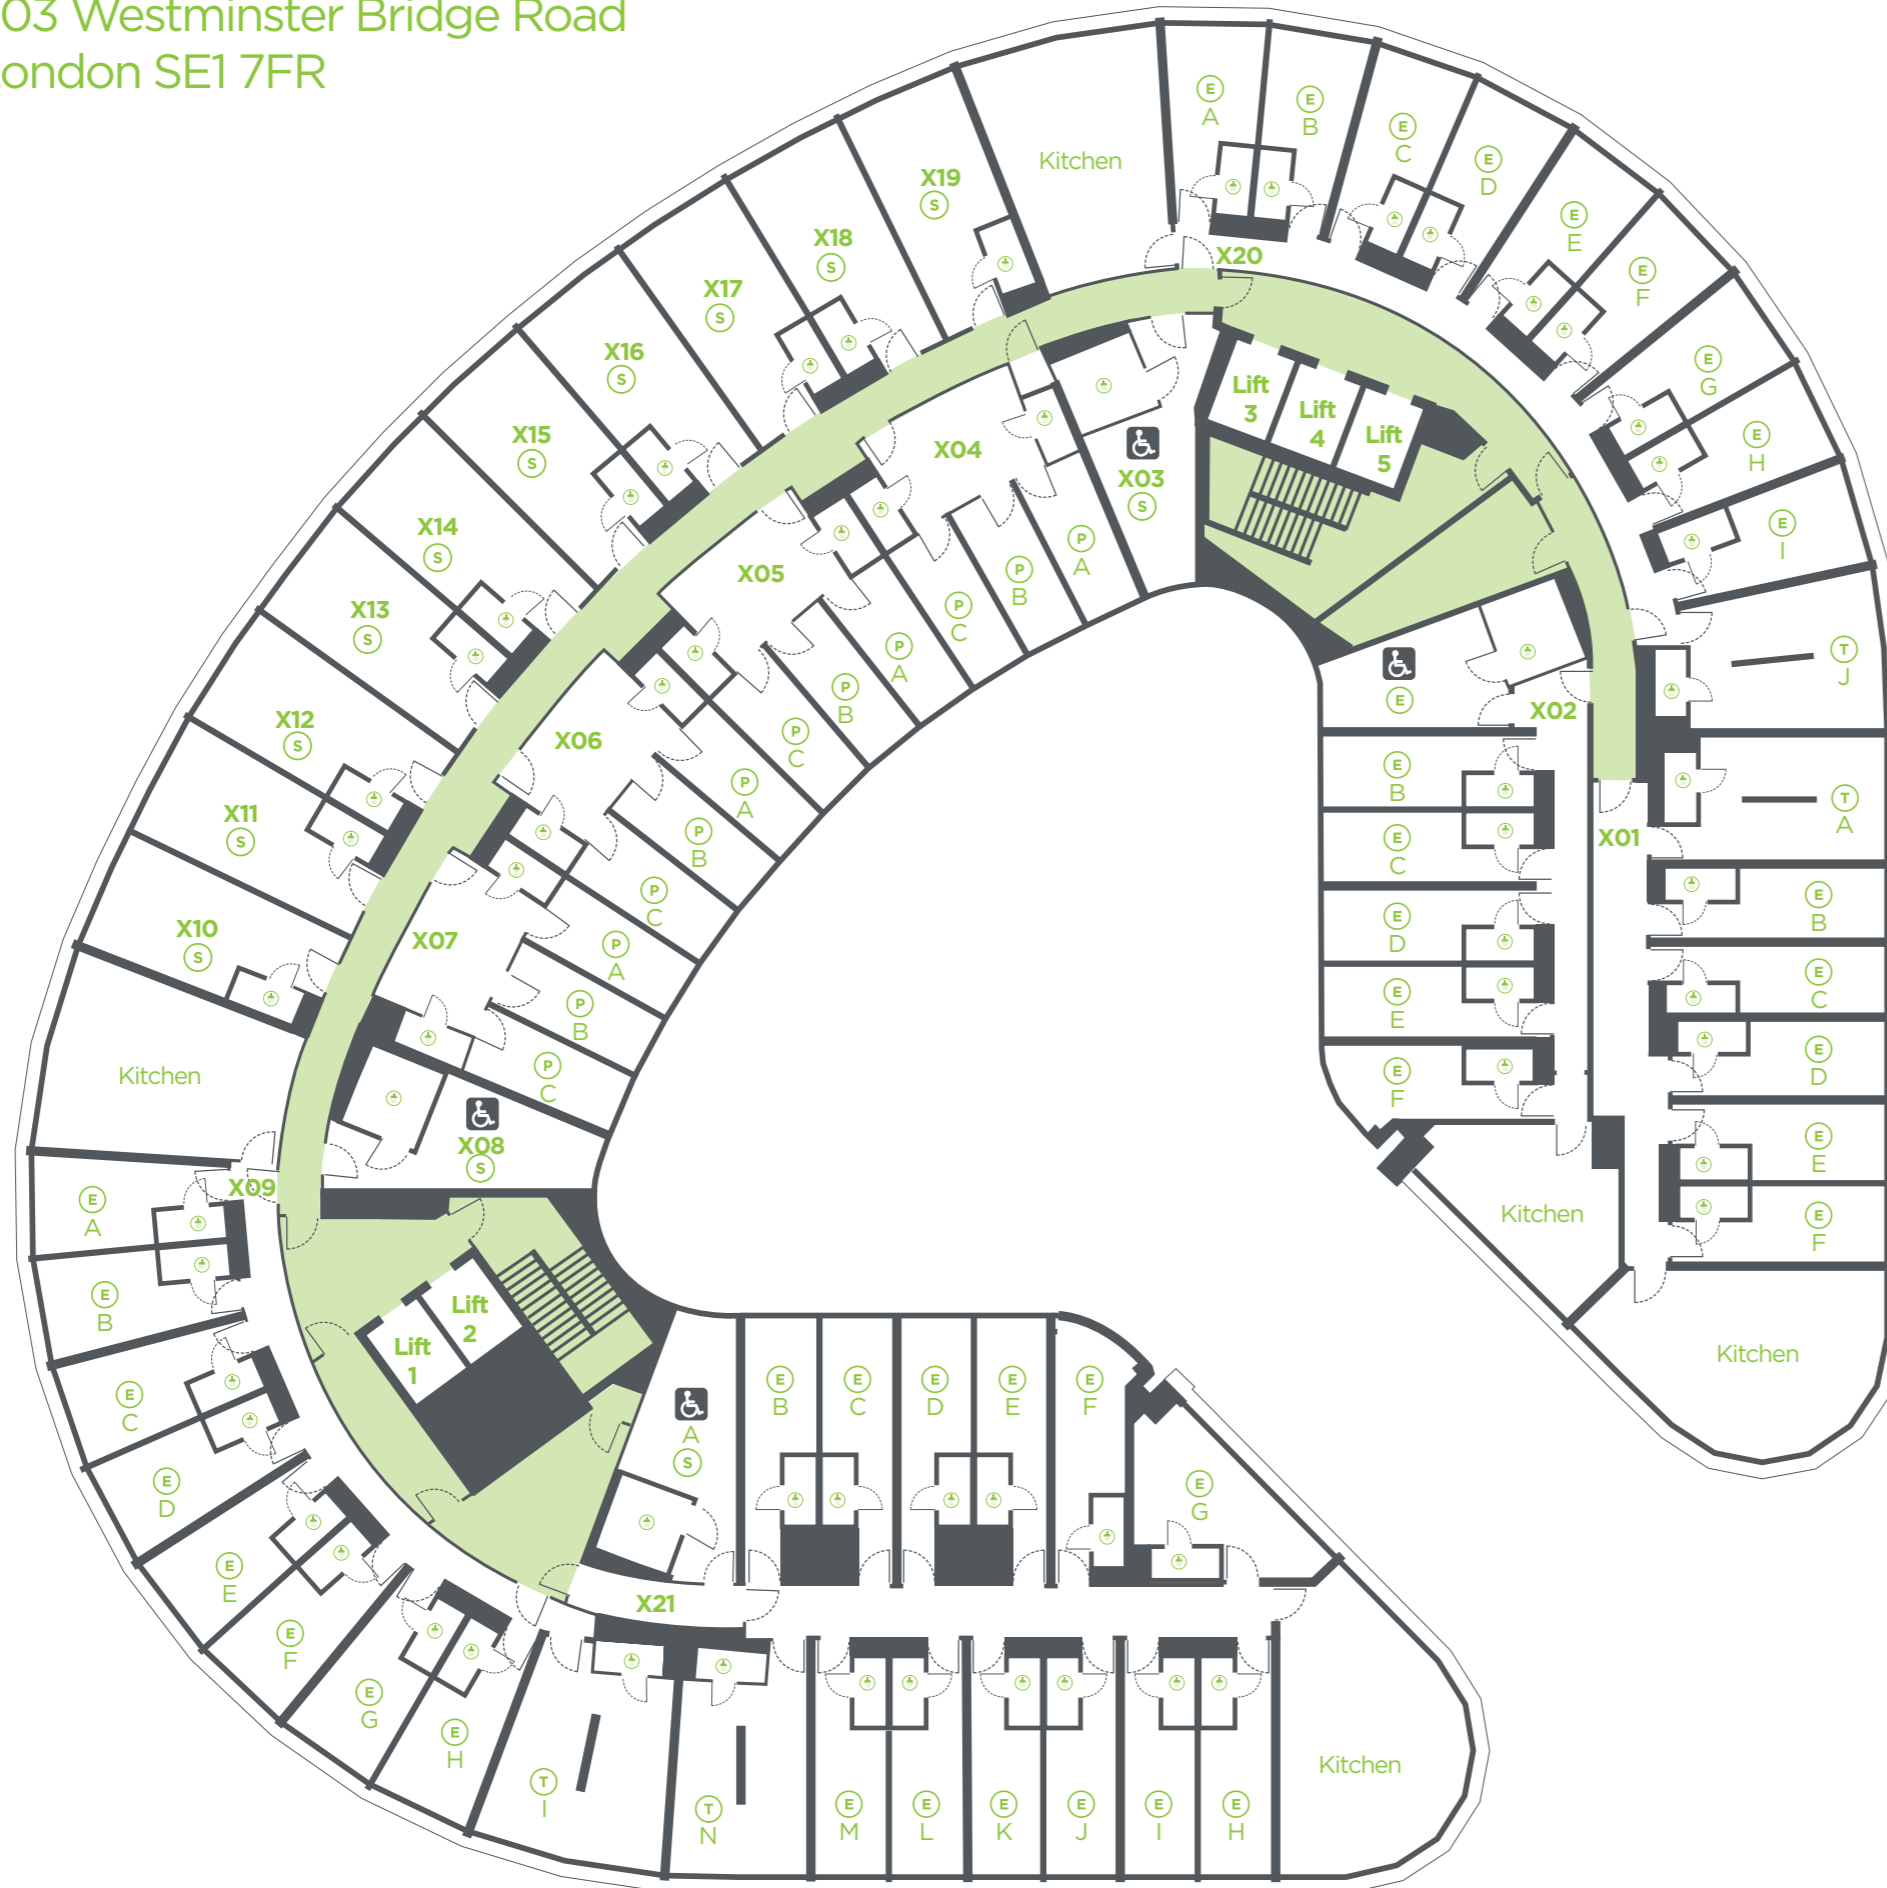

urbanest Westminster Bridge : 10

203 Westminster Bridge Road
London SE1 7FR

Key	
	Shower Room
	Private Room
	En-Suite Room
	Twin Room
	Studio Apartment
	Large Studio Apartment
	Denotes Floor Number

urbanest Westminster Bridge : 11

203 Westminster Bridge Road
London SE1 7FR

Key	
	Shower Room
	Private Room
	En-Suite Room
	Twin Room
	Studio Apartment
	Large Studio Apartment
	Denotes Floor Number

urbanest Westminster Bridge : 12

203 Westminster Bridge Road
London SE1 7FR