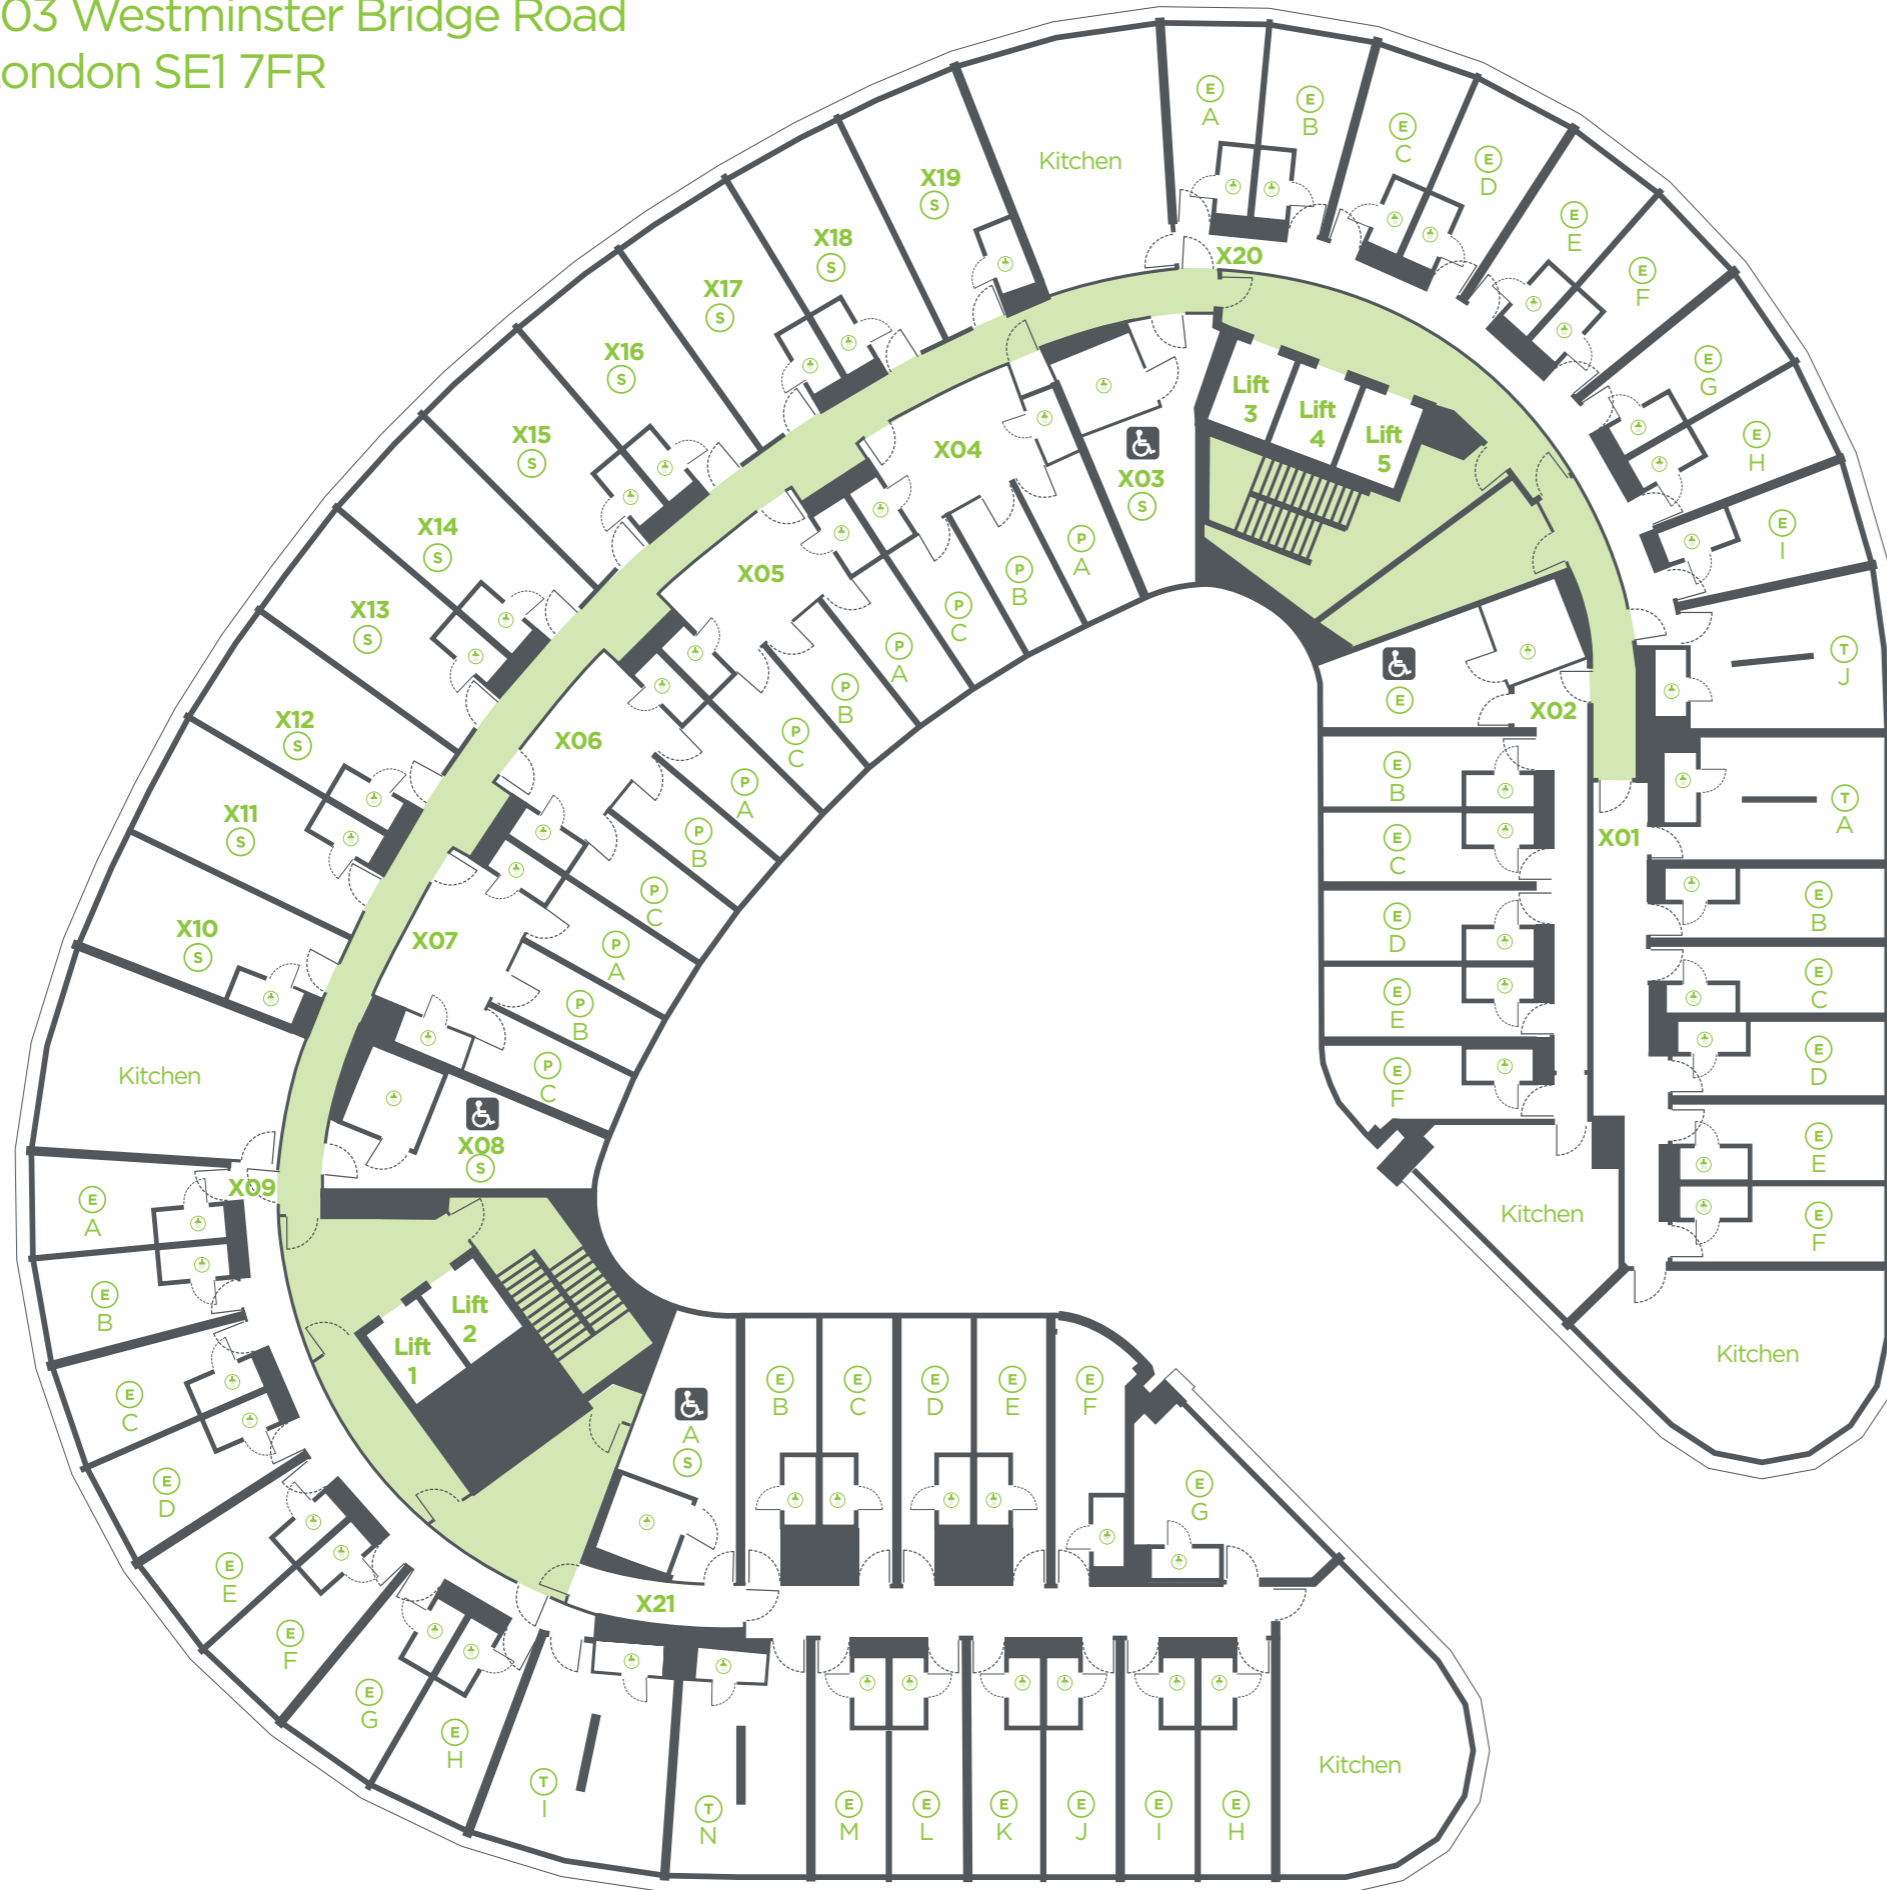

urbanest Westminster Bridge : 10

203 Westminster Bridge Road
London SE1 7FR

Key	
	Shower Room
	Private Room
	En-Suite Room
	Twin Room
	Studio Apartment
	Large Studio Apartment
	Denotes Floor Number

urbanest Westminster Bridge : 11

203 Westminster Bridge Road
London SE1 7FR

Key	
	Shower Room
	Private Room
	En-Suite Room
	Twin Room
	Studio Apartment
	Large Studio Apartment
	Denotes Floor Number

urbanest Westminster Bridge : 12

203 Westminster Bridge Road
London SE1 7FR