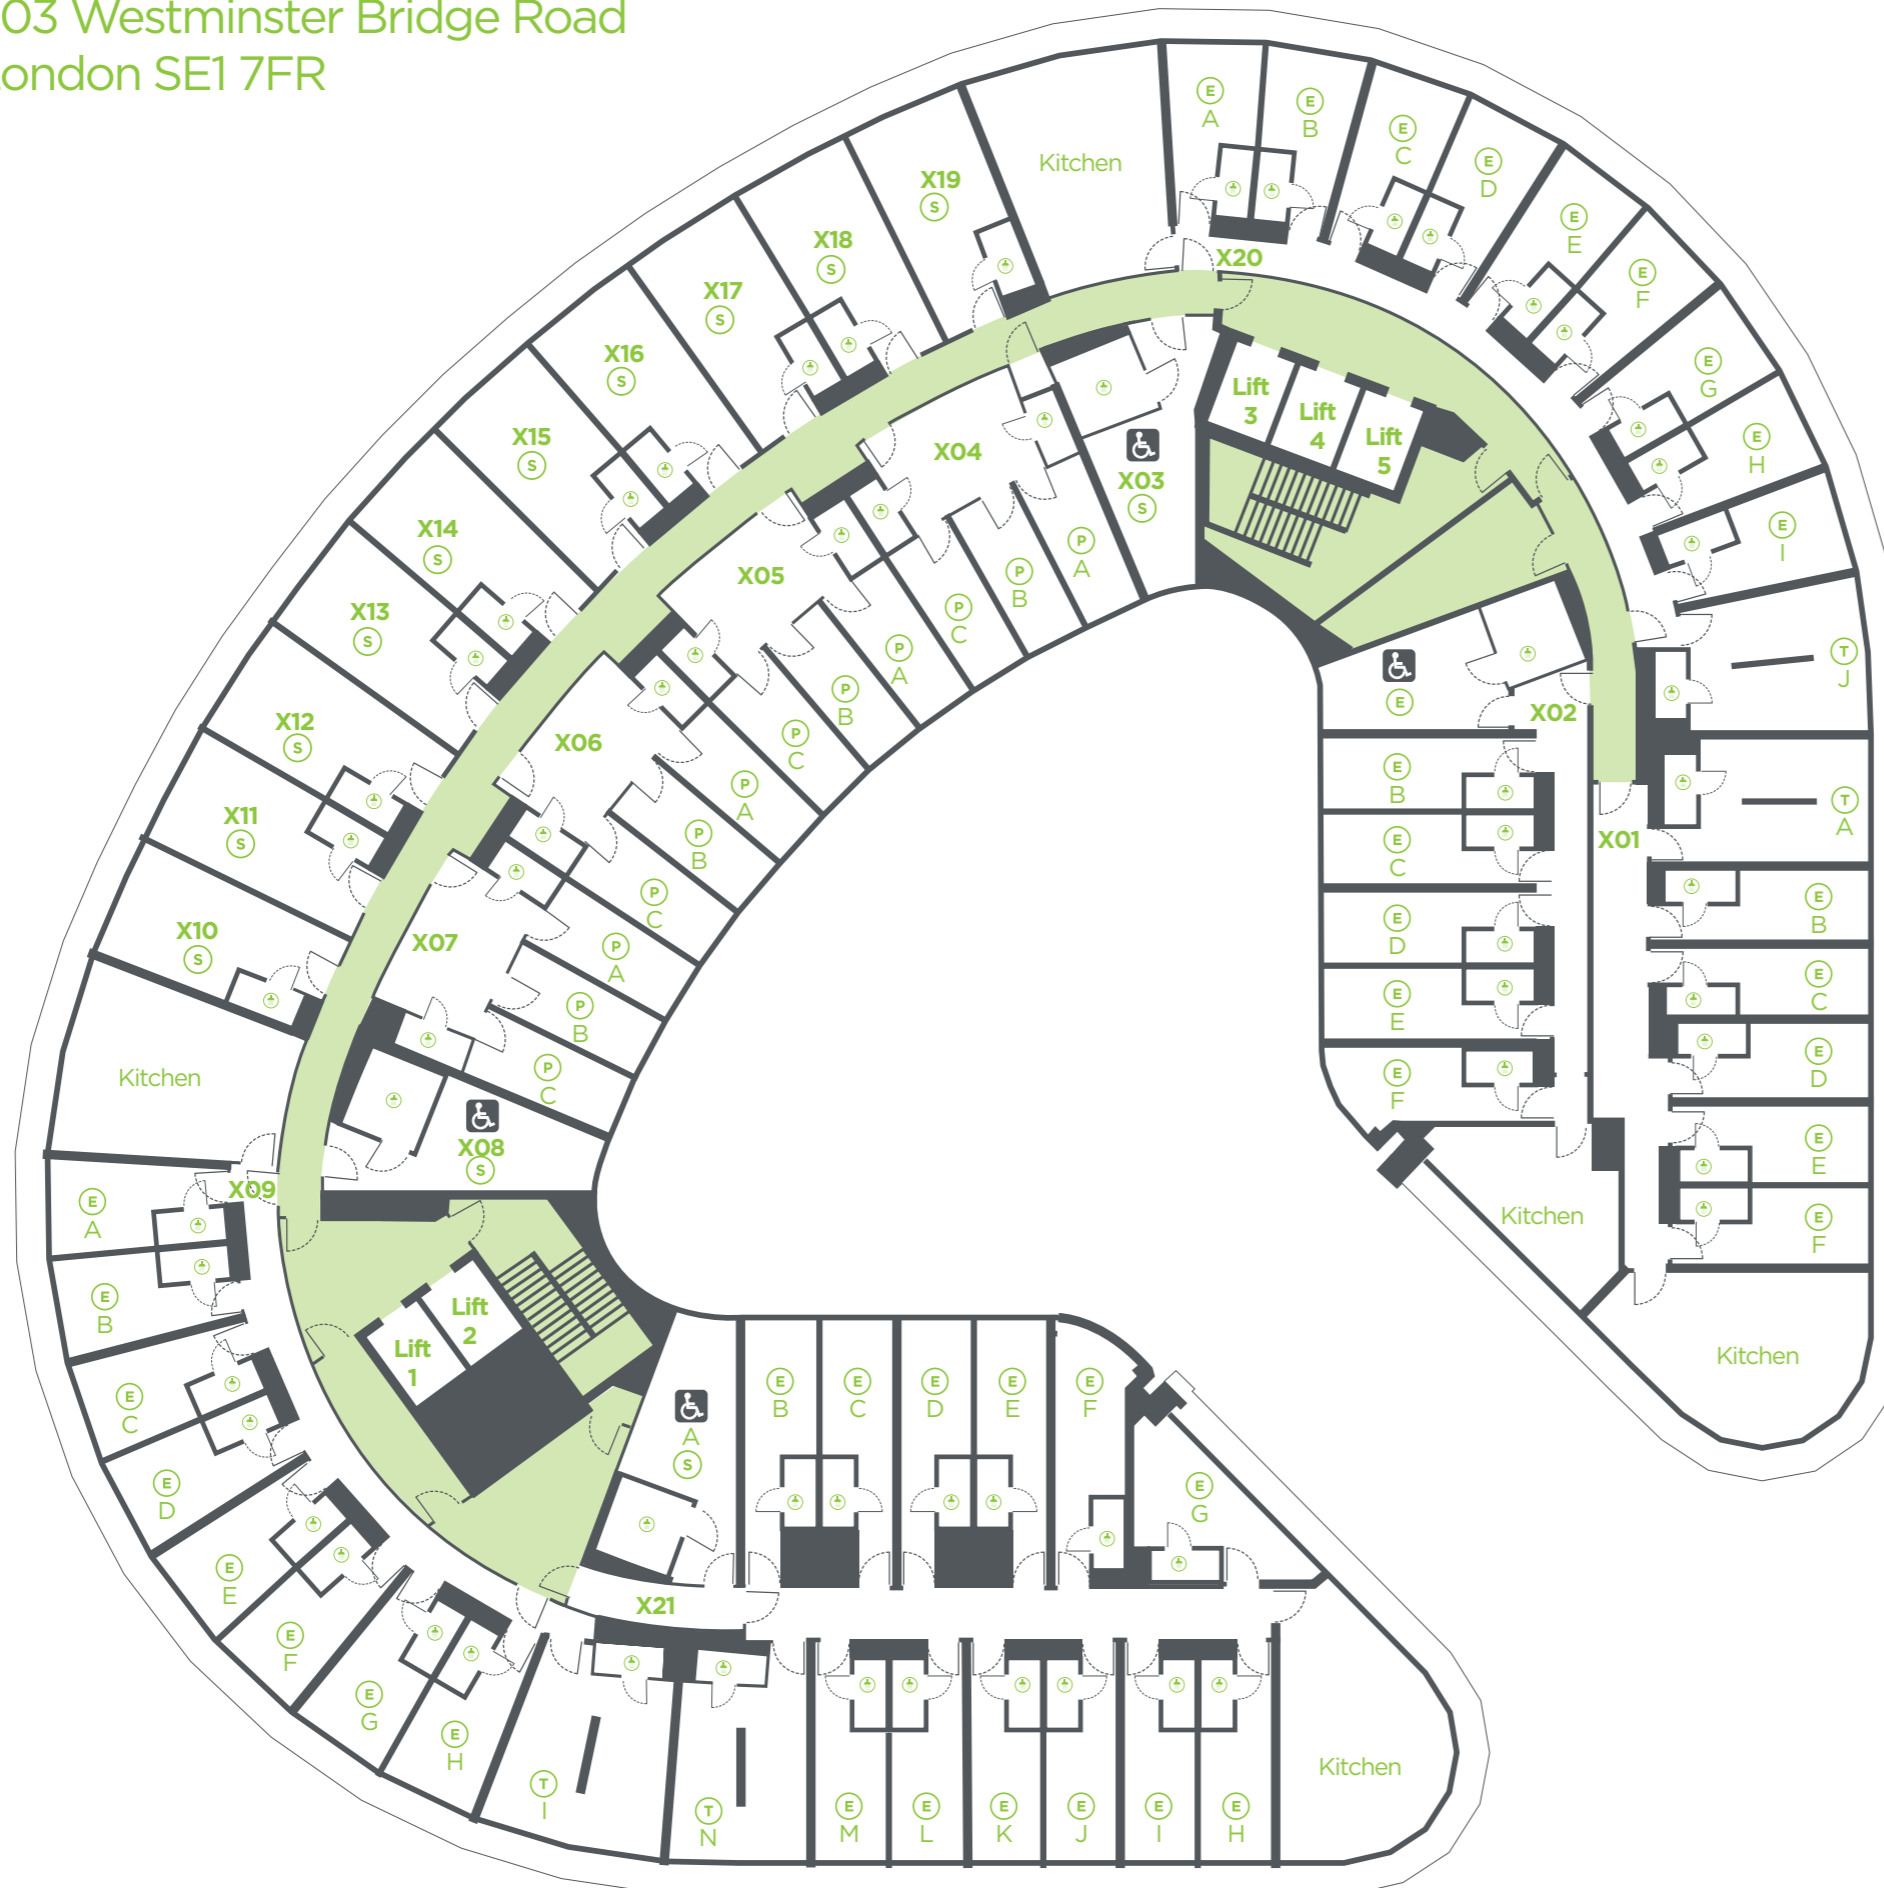

urbanest Westminster Bridge : 13

203 Westminster Bridge Road
London SE1 7FR

Key	
	Shower Room
	Private Room
	En-Suite Room
	Twin Room
	Studio Apartment
	Large Studio Apartment
	Denotes Floor Number