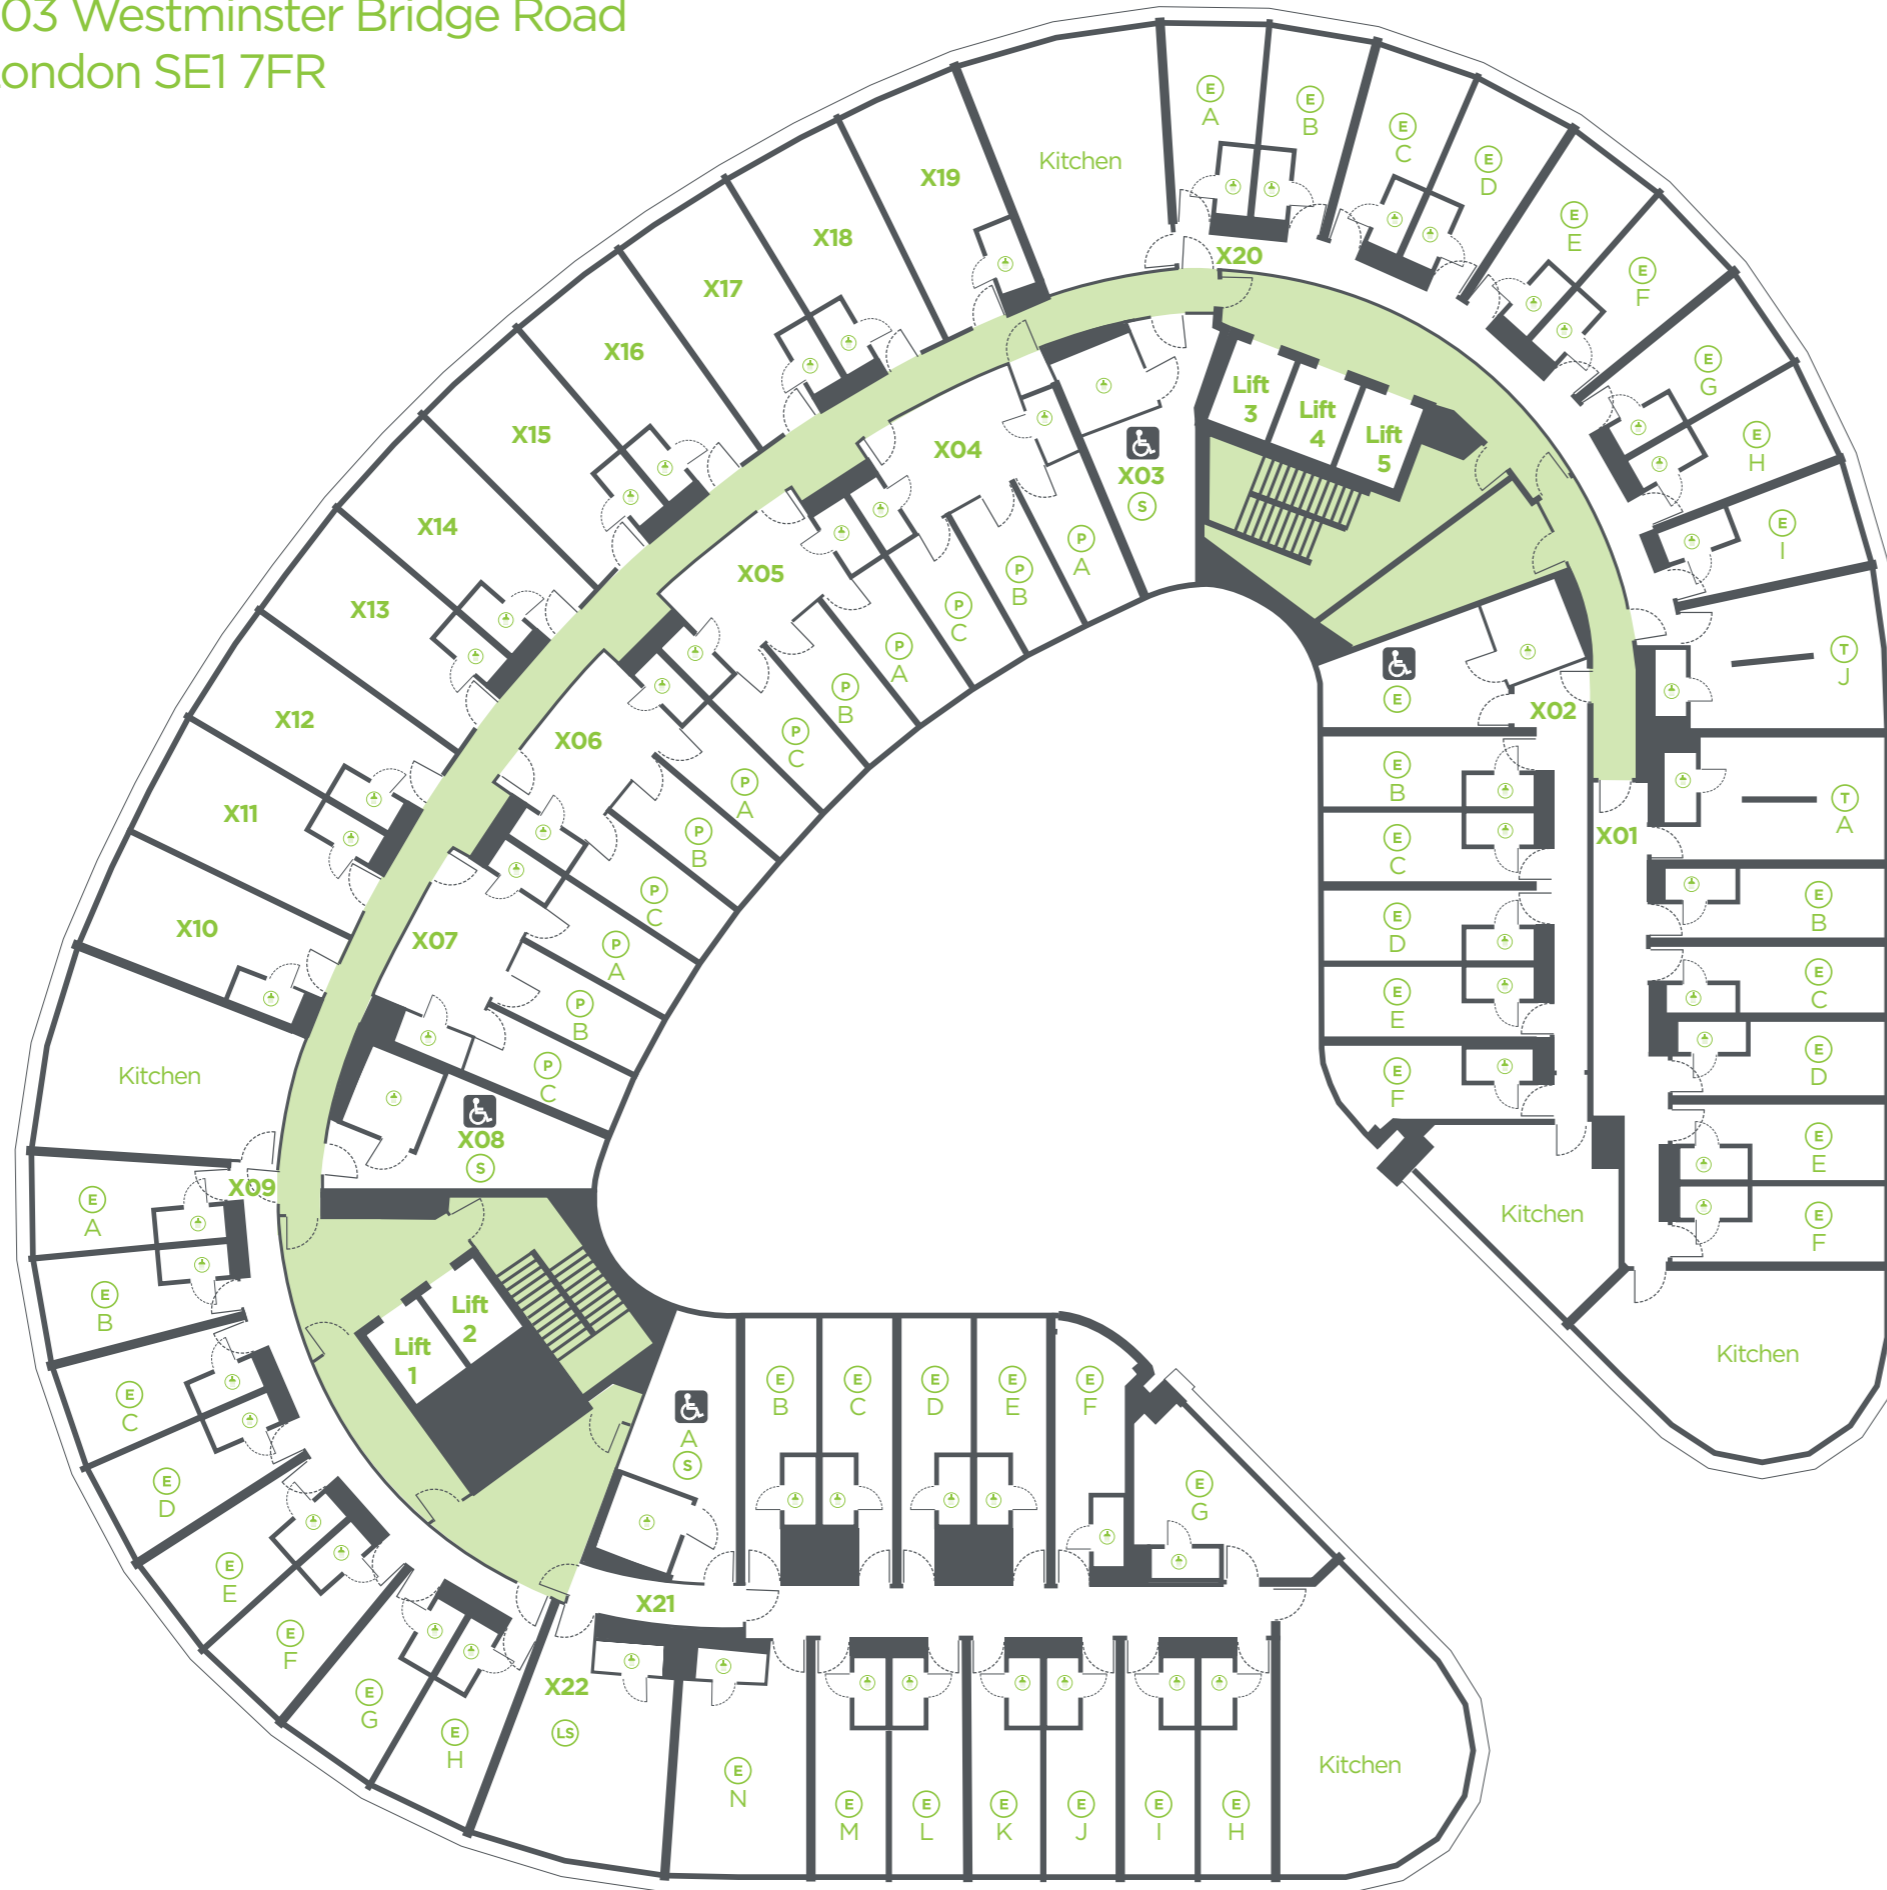

urbanest Westminster Bridge : 6

203 Westminster Bridge Road
London SE1 7FR

Key	
	Shower Room
	Private Room
	En-Suite Room
	Twin Room
	Studio Apartment
	Large Studio Apartment
	Denotes Floor Number

urbanest Westminster Bridge : 7

203 Westminster Bridge Road
London SE1 7FR

Key	
	Shower Room
	Private Room
	En-Suite Room
	Twin Room
	Studio Apartment
	Large Studio Apartment
	Denotes Floor Number

urbanest Westminster Bridge : 8

203 Westminster Bridge Road

London SE1 7FR

Key	
	Shower Room
	Private Room
	En-Suite Room
	Twin Room
	Studio Apartment
	Large Studio Apartment
	Denotes Floor Number

urbanest Westminster Bridge : 9

203 Westminster Bridge Road
London SE1 7FR