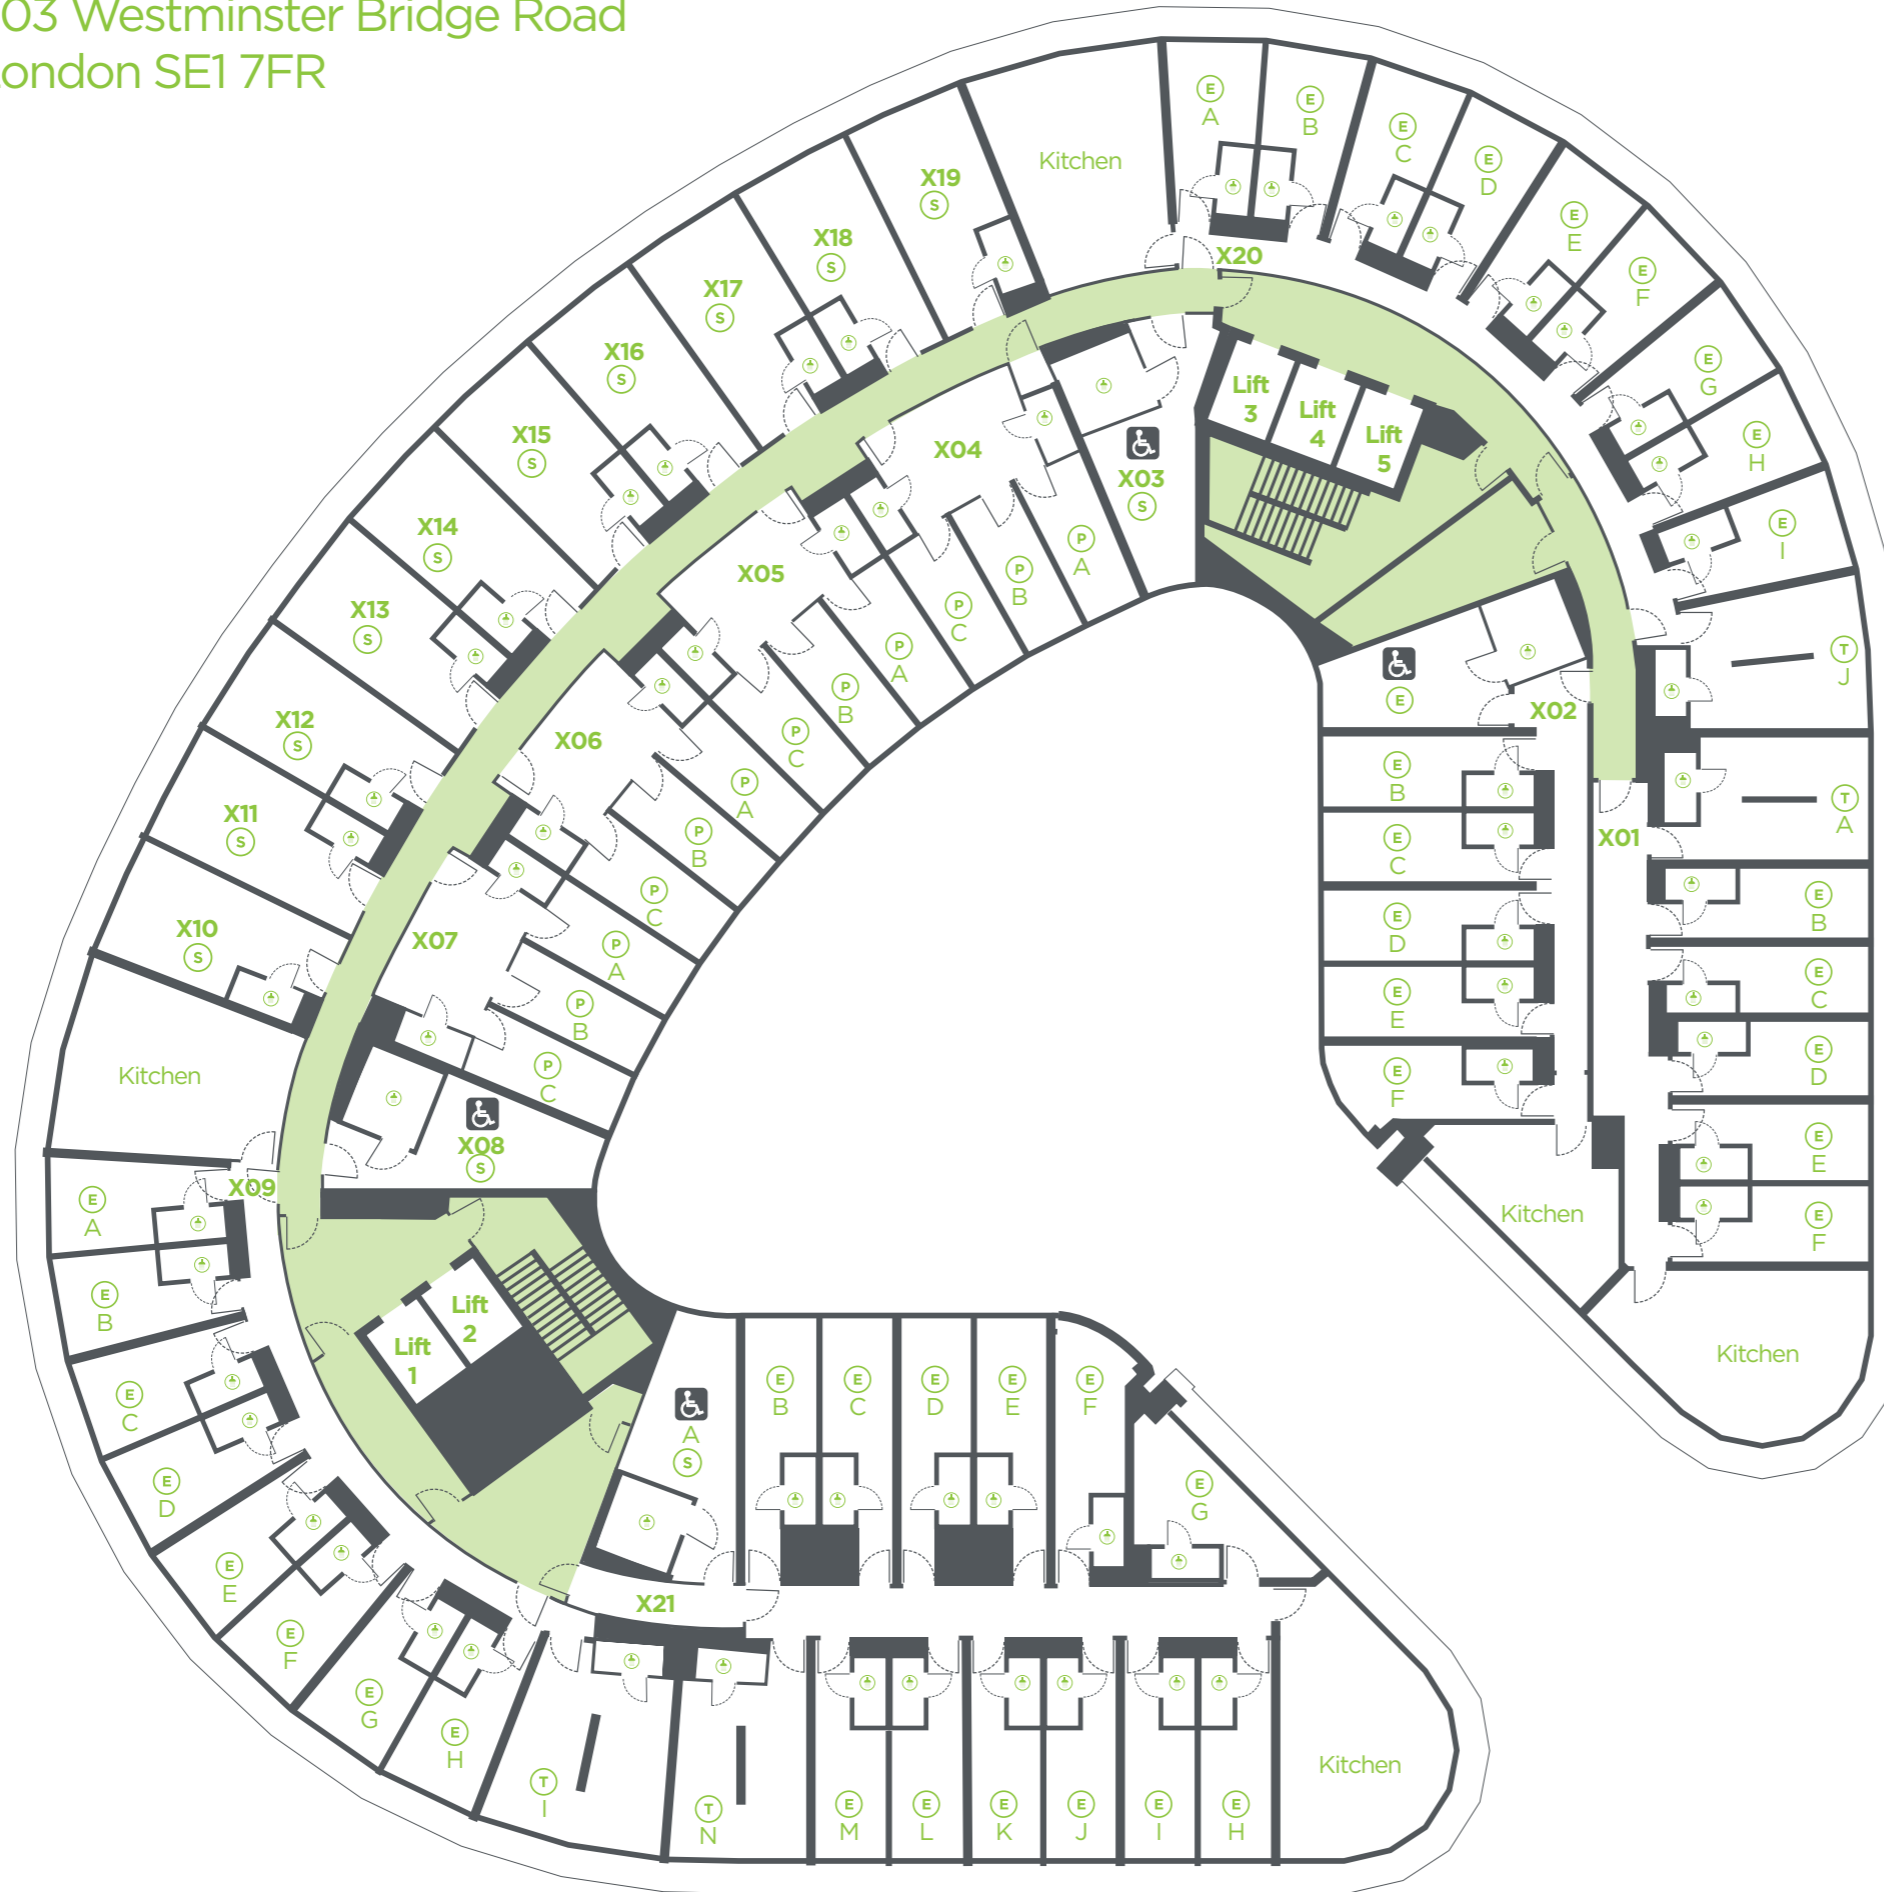

Key	
	Shower Room
	Private Room
	En-Suite Room
	Twin Room
	Studio Apartment
	Large Studio Apartment
	Denotes Floor Number

urbanest Westminster Bridge : 13

203 Westminster Bridge Road
London SE1 7FR

Key	
	Shower Room
	Private Room
	En-Suite Room
	Twin Room
	Studio Apartment
	Large Studio Apartment
	Denotes Floor Number

urbanest Westminster Bridge : 14

203 Westminster Bridge Road
London SE1 7FR

Key	
	Shower Room
	Private Room
	En-Suite Room
	Twin Room
	Studio Apartment
	Large Studio Apartment
	Denotes Floor Number

urbanest Westminster Bridge : 15