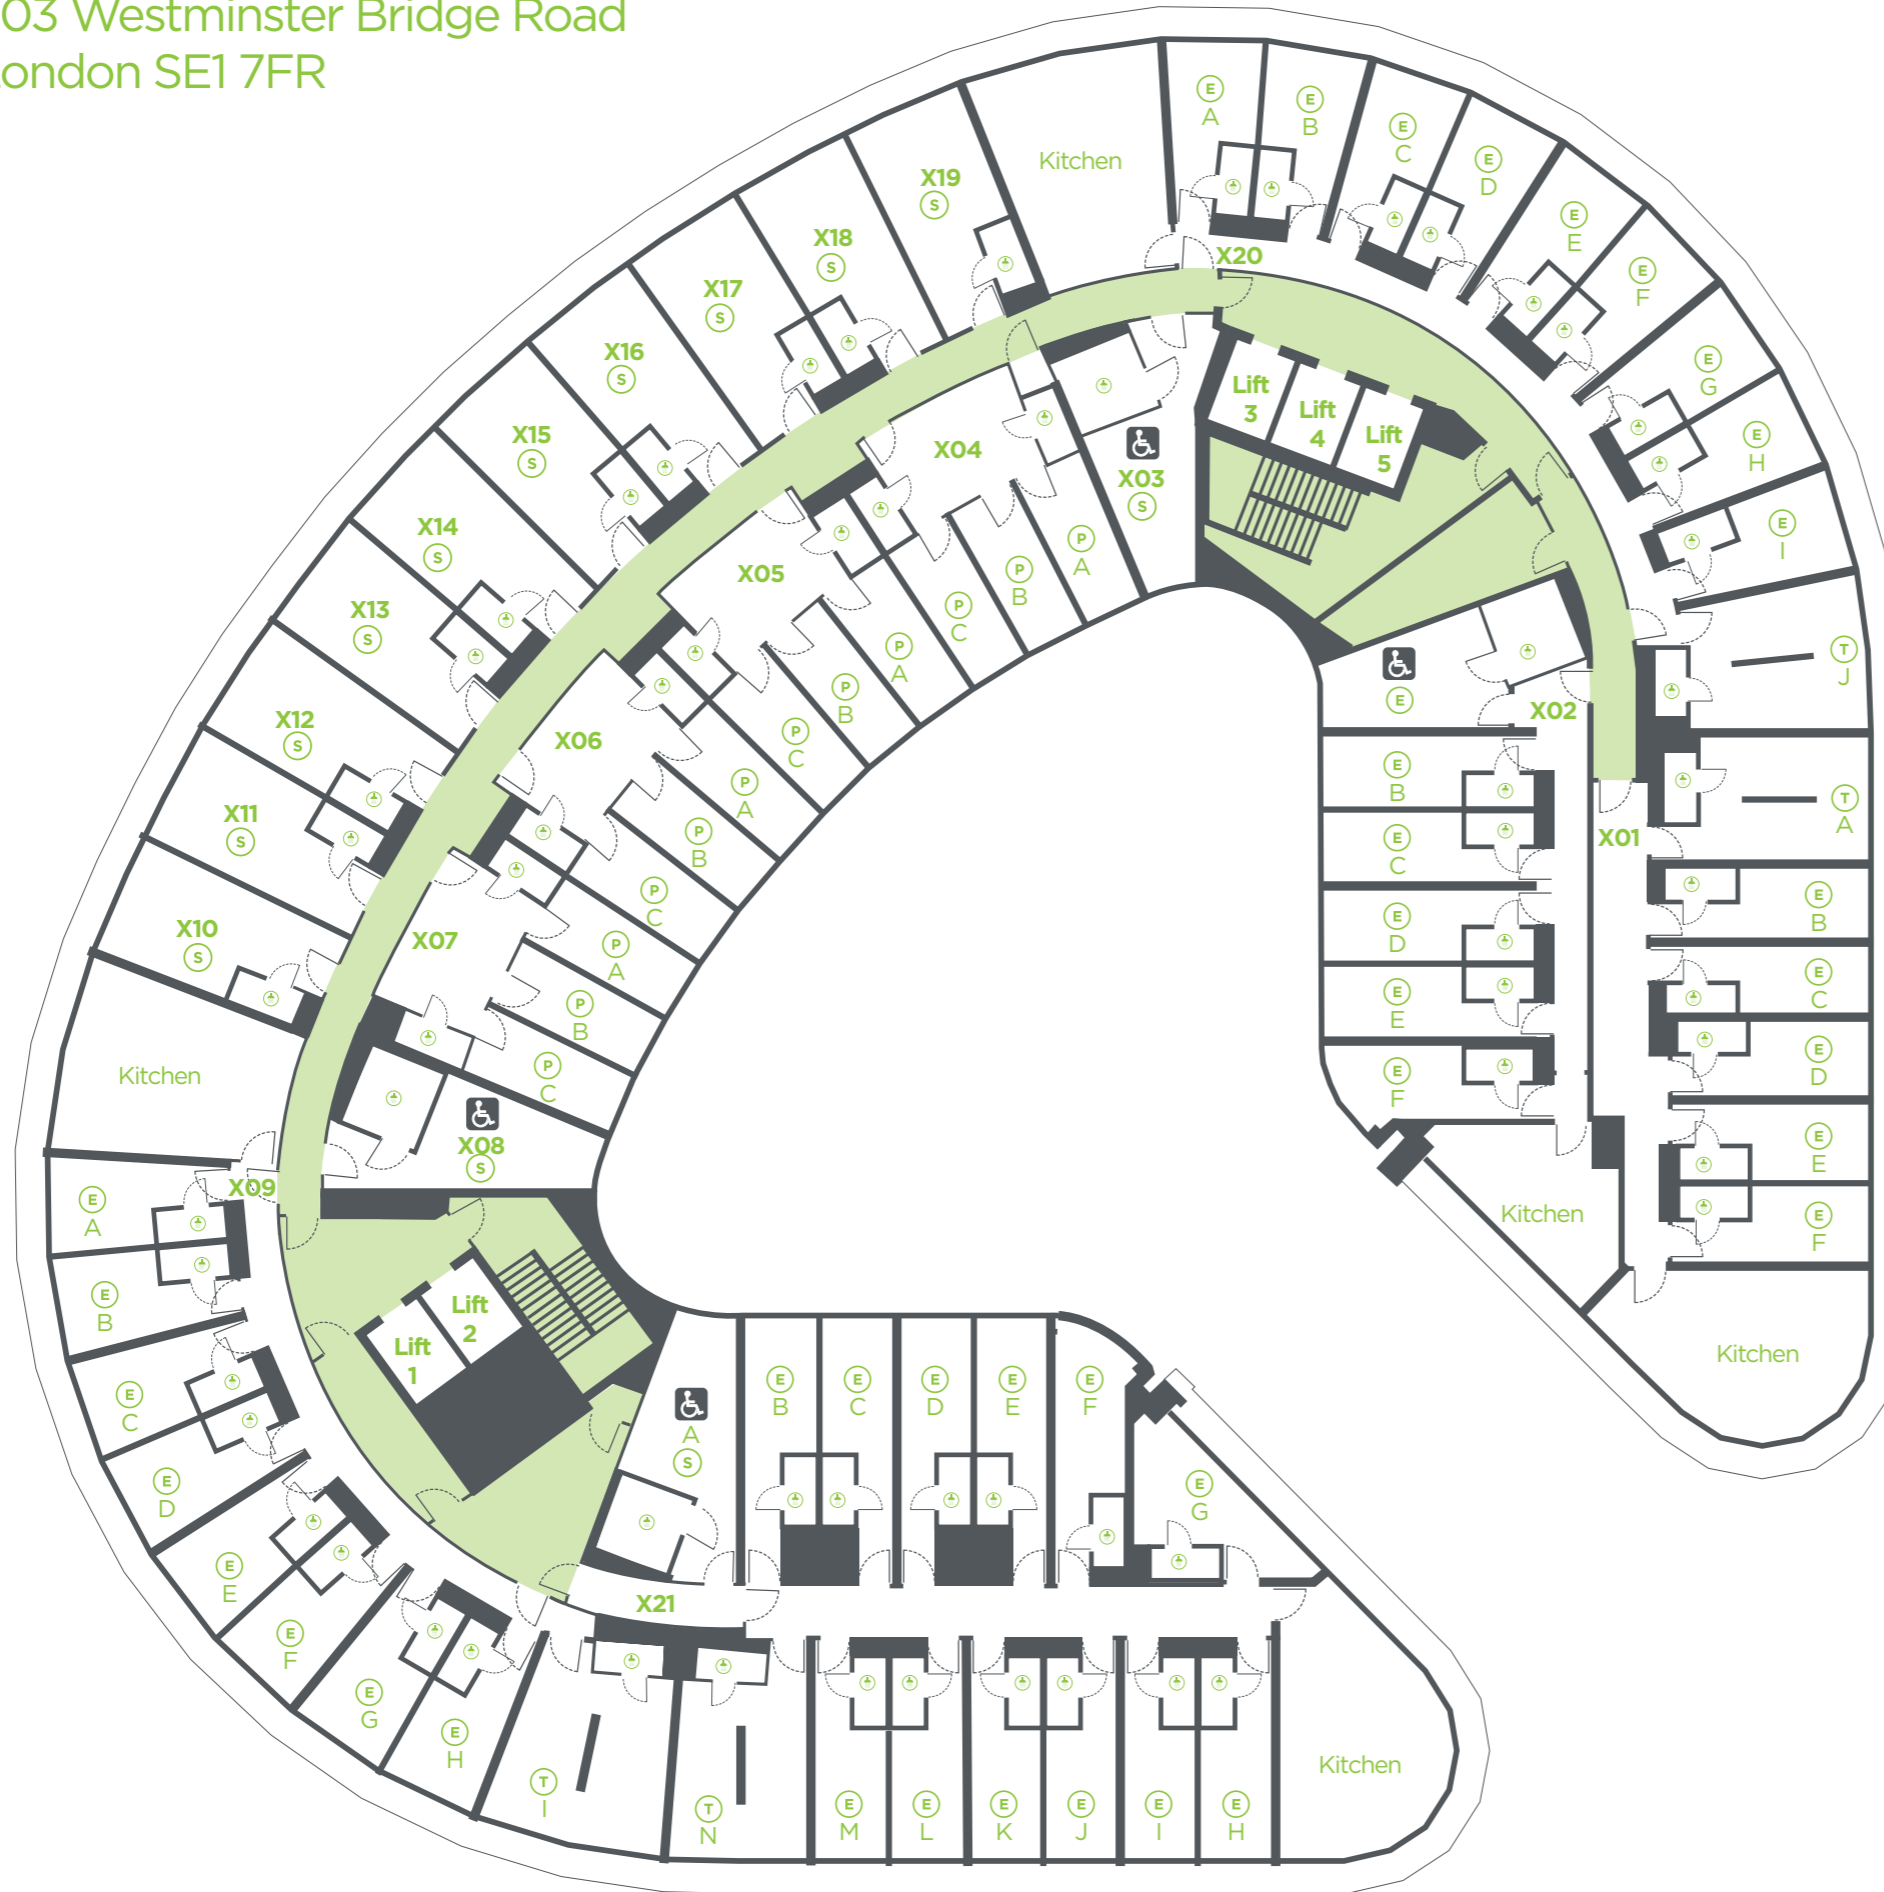

urbanest Westminster Bridge : 15

203 Westminster Bridge Road
London SE1 7FR

Key	
	Shower Room
	Private Room
	En-Suite Room
	Twin Room
	Studio Apartment
	Large Studio Apartment
	Denotes Floor Number