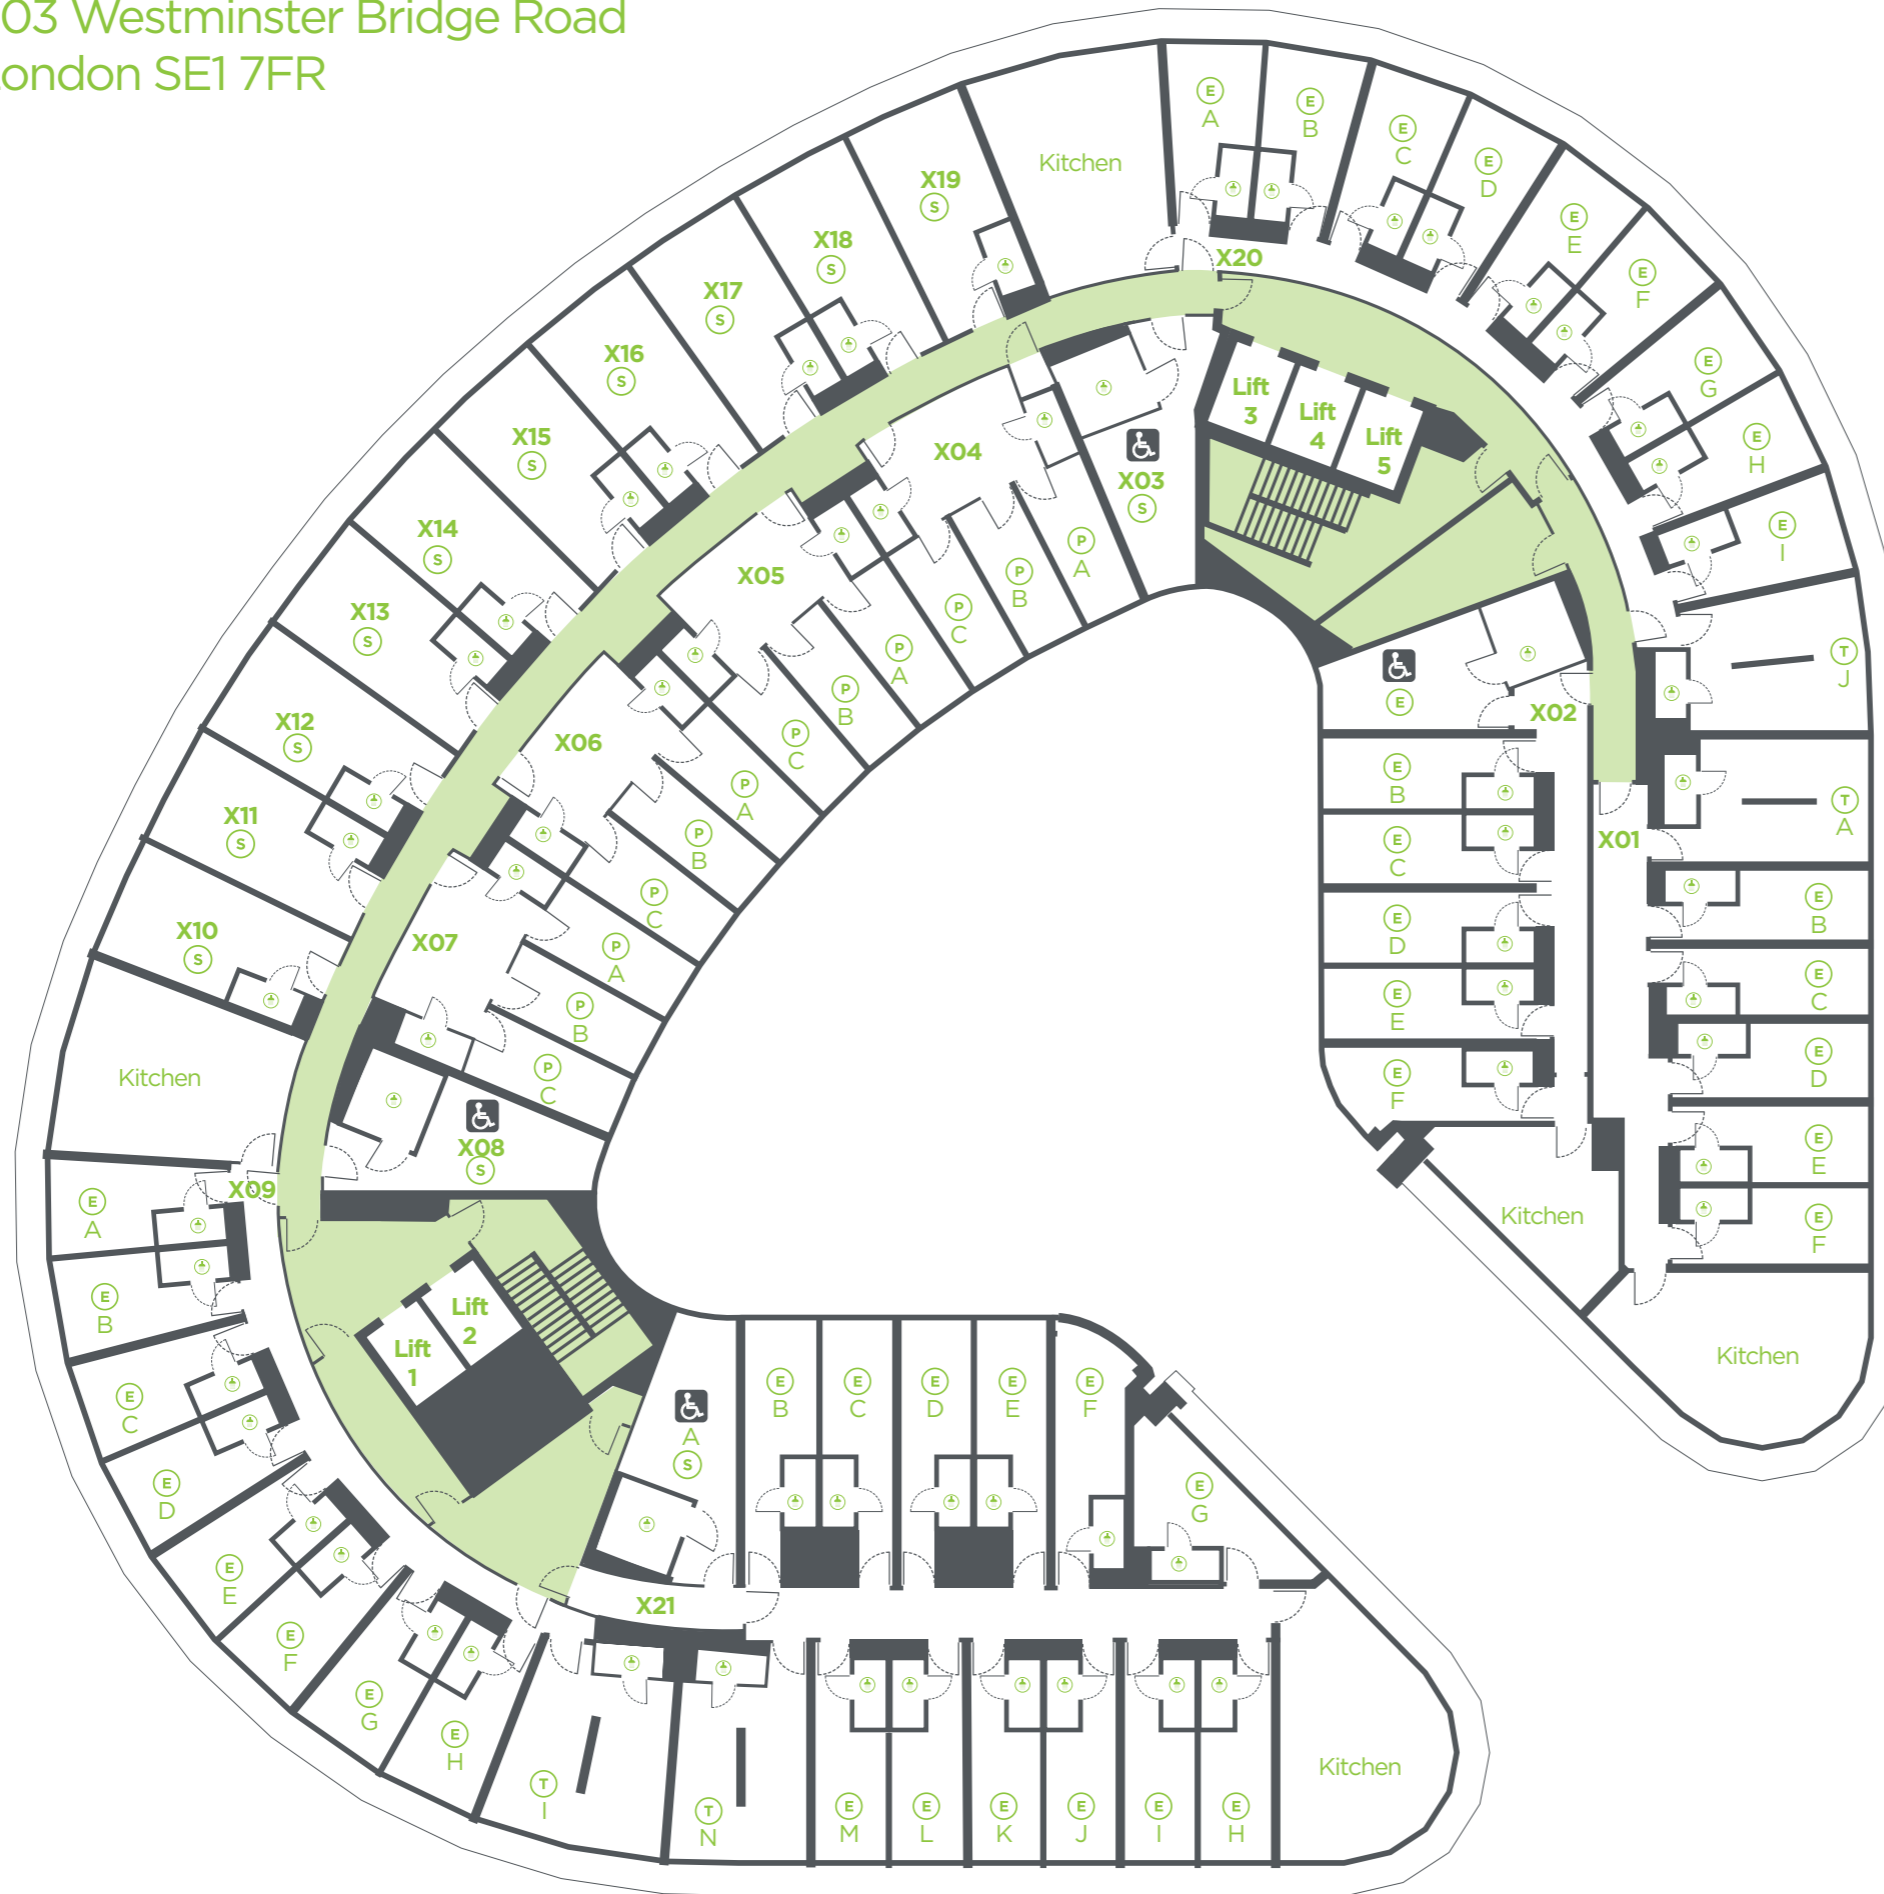

urbanest Westminster Bridge : 16

203 Westminster Bridge Road
London SE1 7FR

Key	
	Shower Room
	Private Room
	En-Suite Room
	Twin Room
	Studio Apartment
	Large Studio Apartment
	Denotes Floor Number