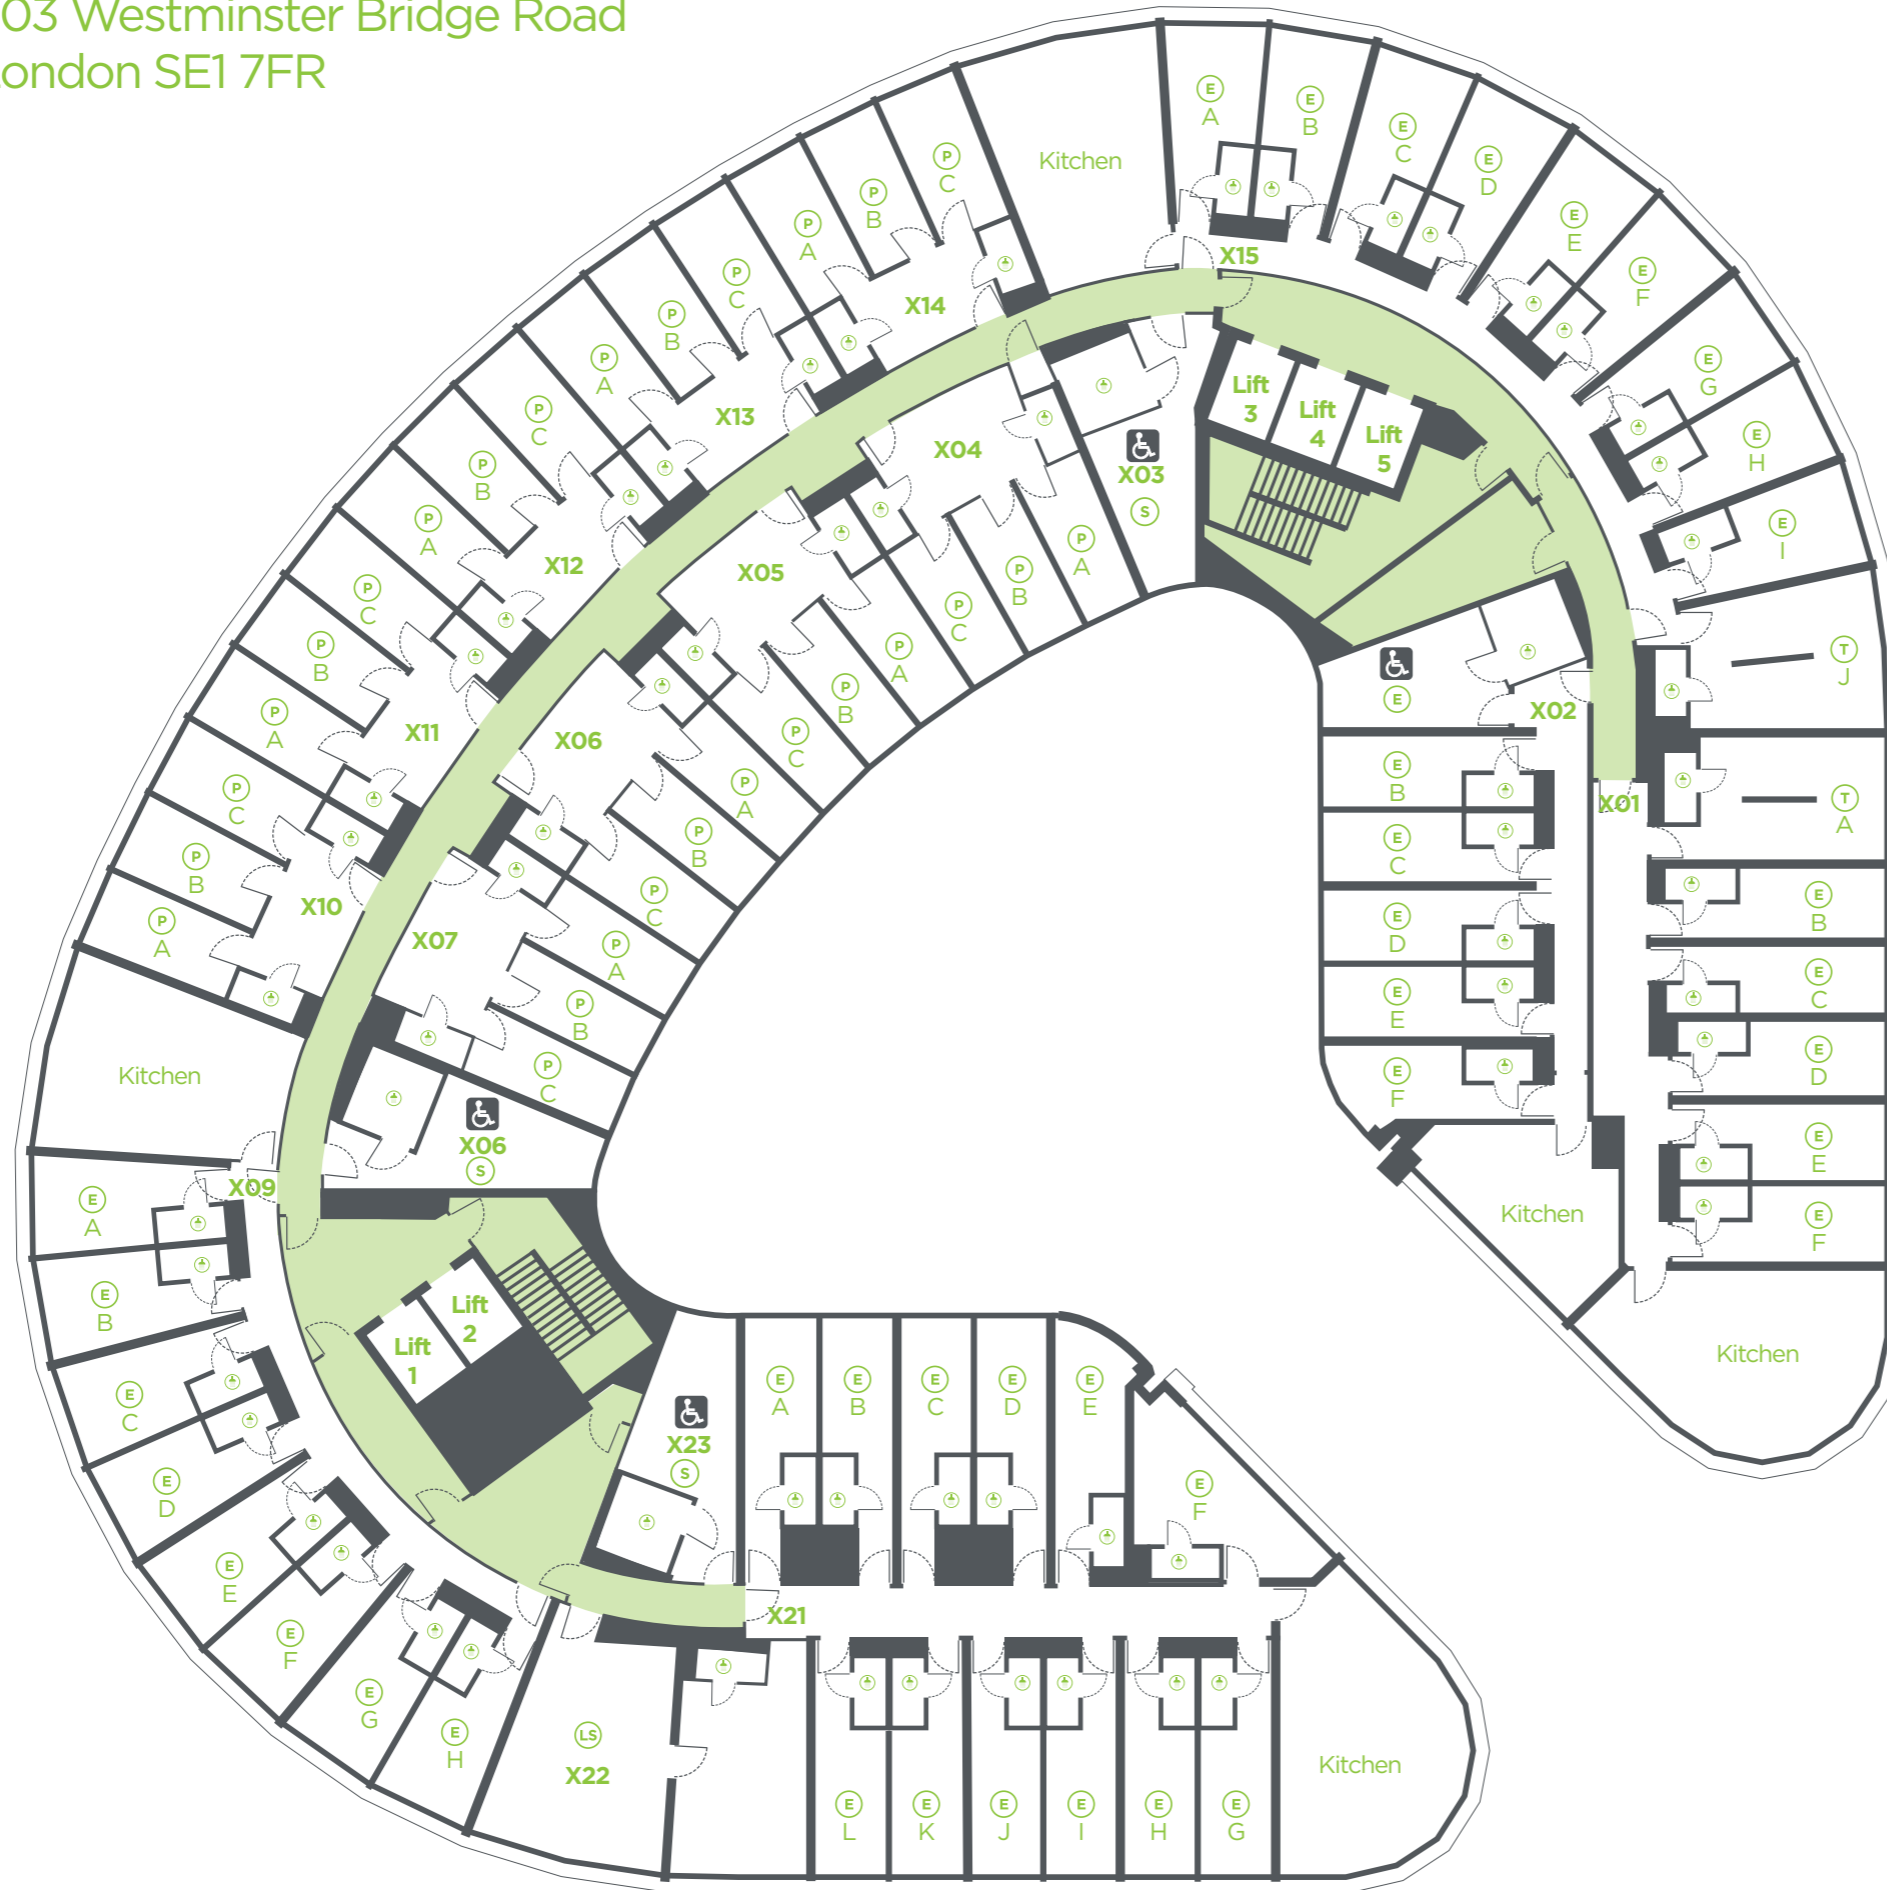

203 Westminster Bridge Road
London SE1 7FR

Key

- Shower Room
- Private Room
- En-Suite Room
- Twin Room
- Studio Apartment
- Large Studio Apartment
- Denotes Floor Number

urbanest Westminster Bridge : 4

203 Westminster Bridge Road
London SE1 7FR