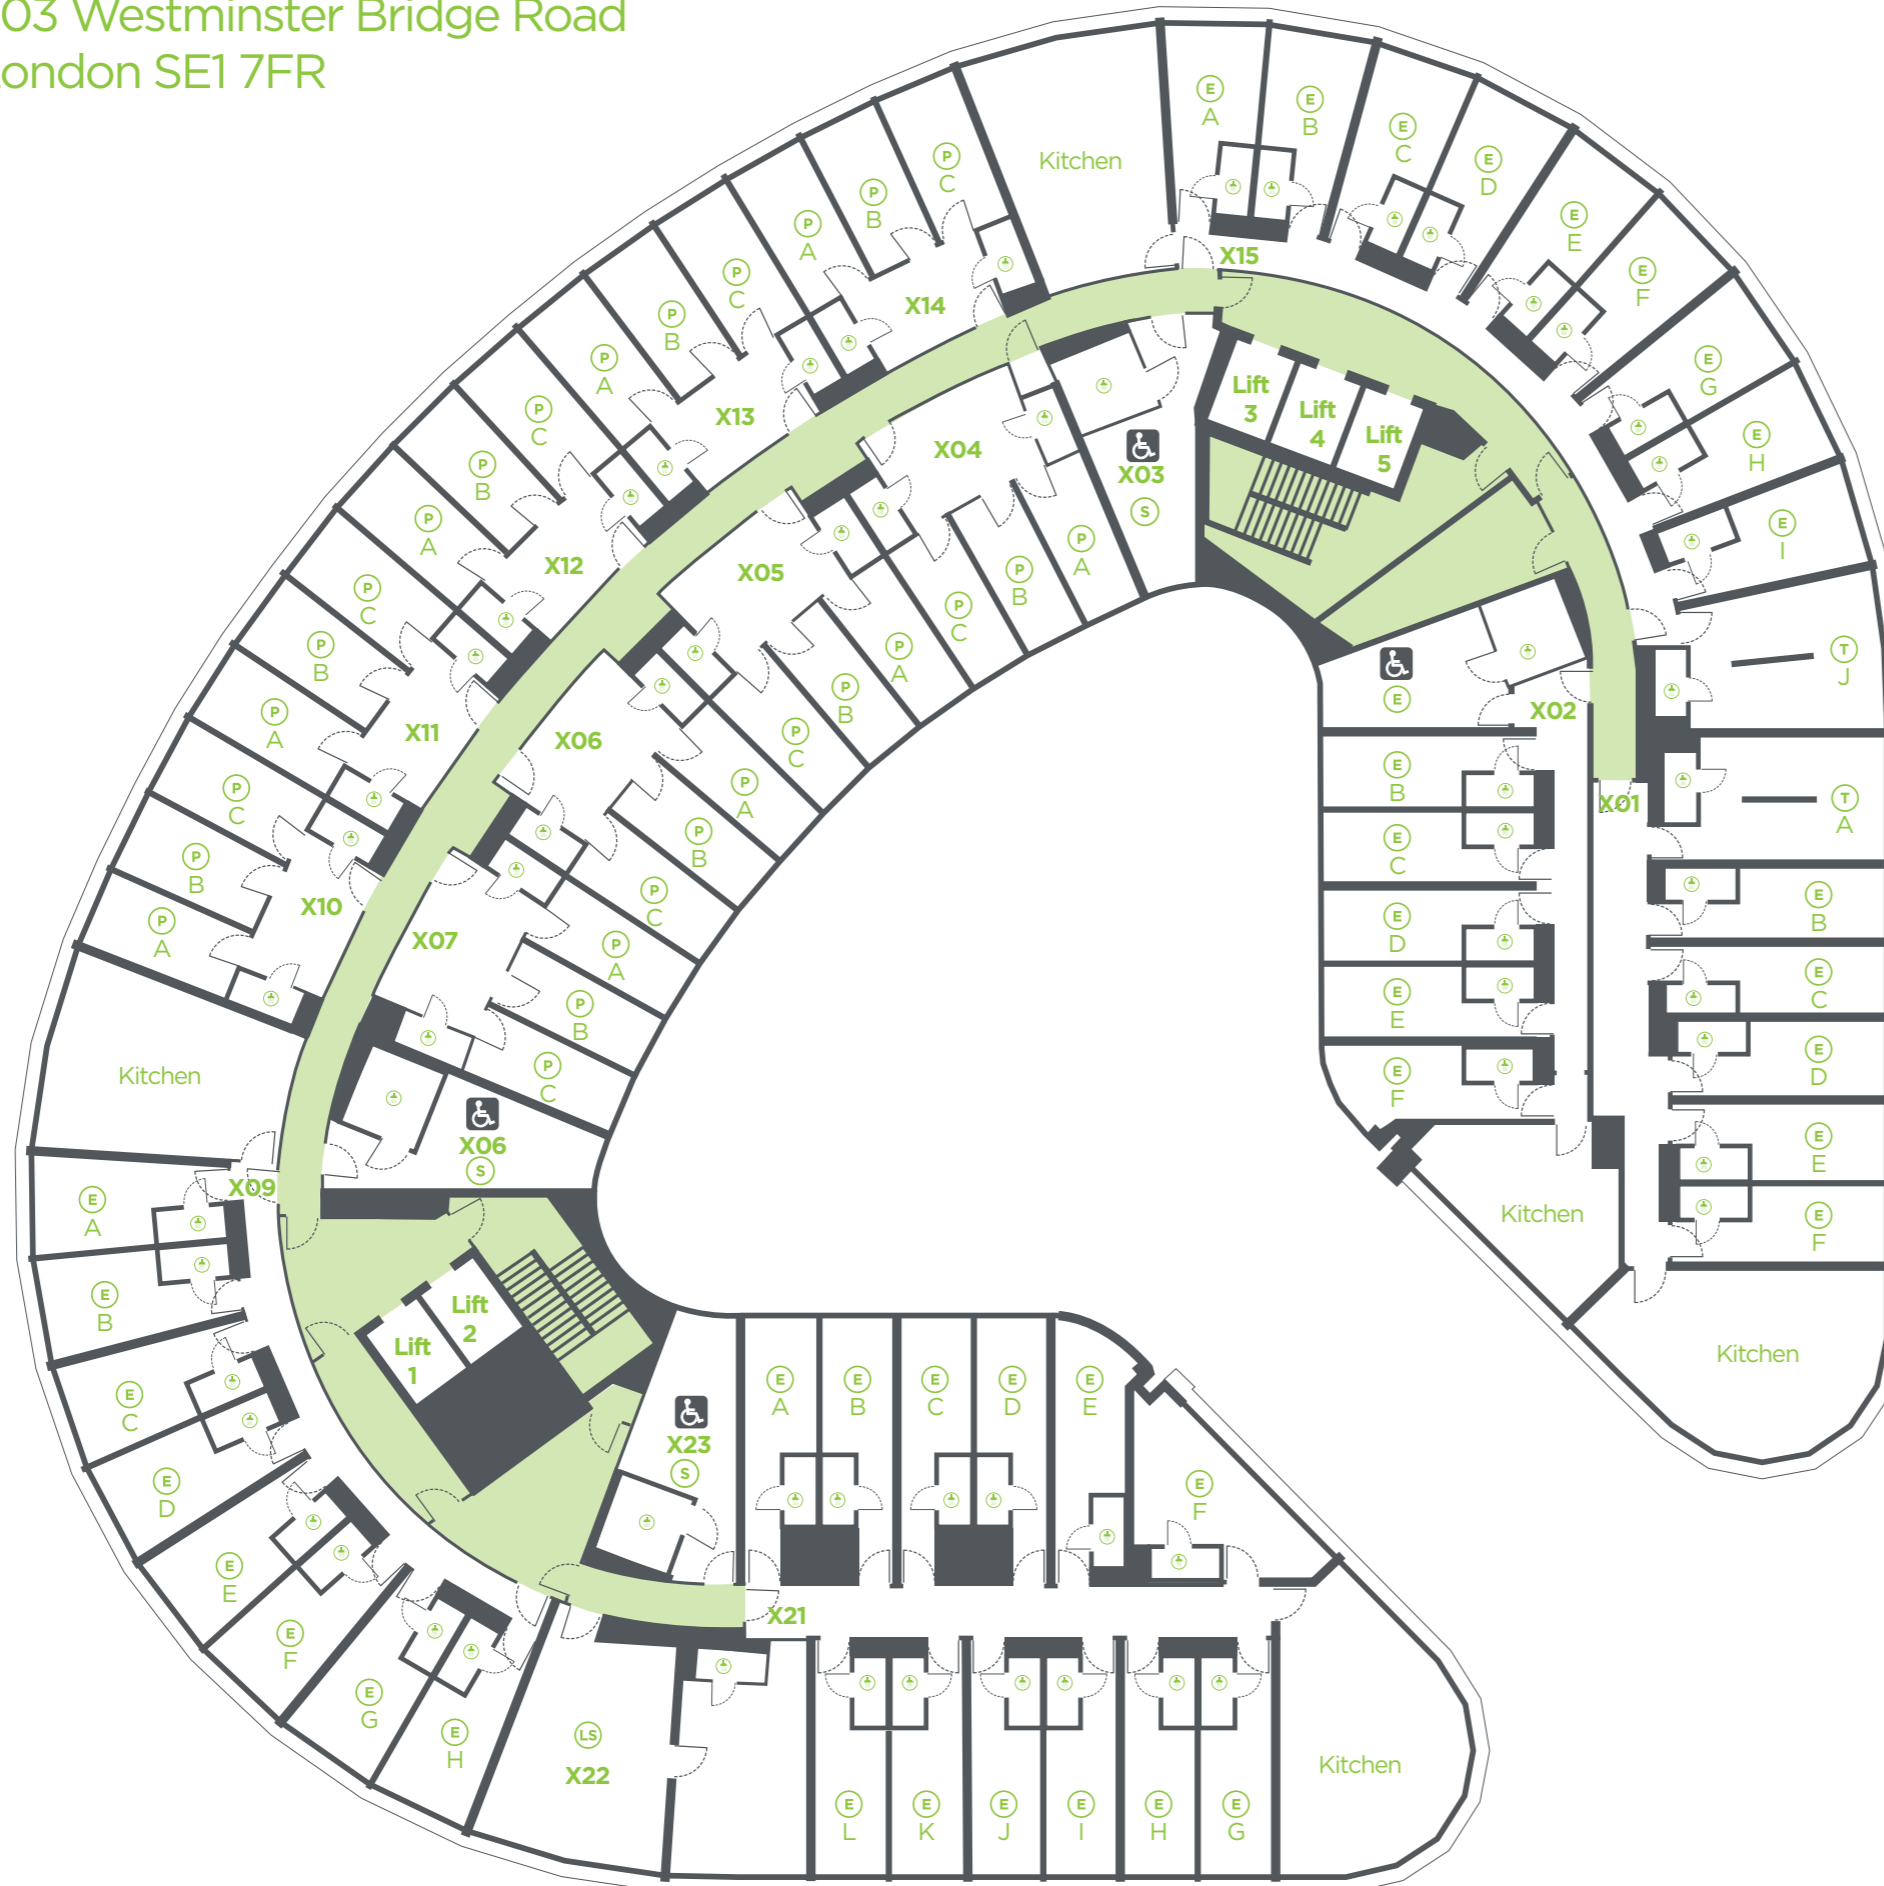

urbanest Westminster Bridge : 5

203 Westminster Bridge Road
London SE1 7FR

Key	
	Shower Room
	Private Room
	En-Suite Room
	Twin Room
	Studio Apartment
	Large Studio Apartment
	Denotes Floor Number