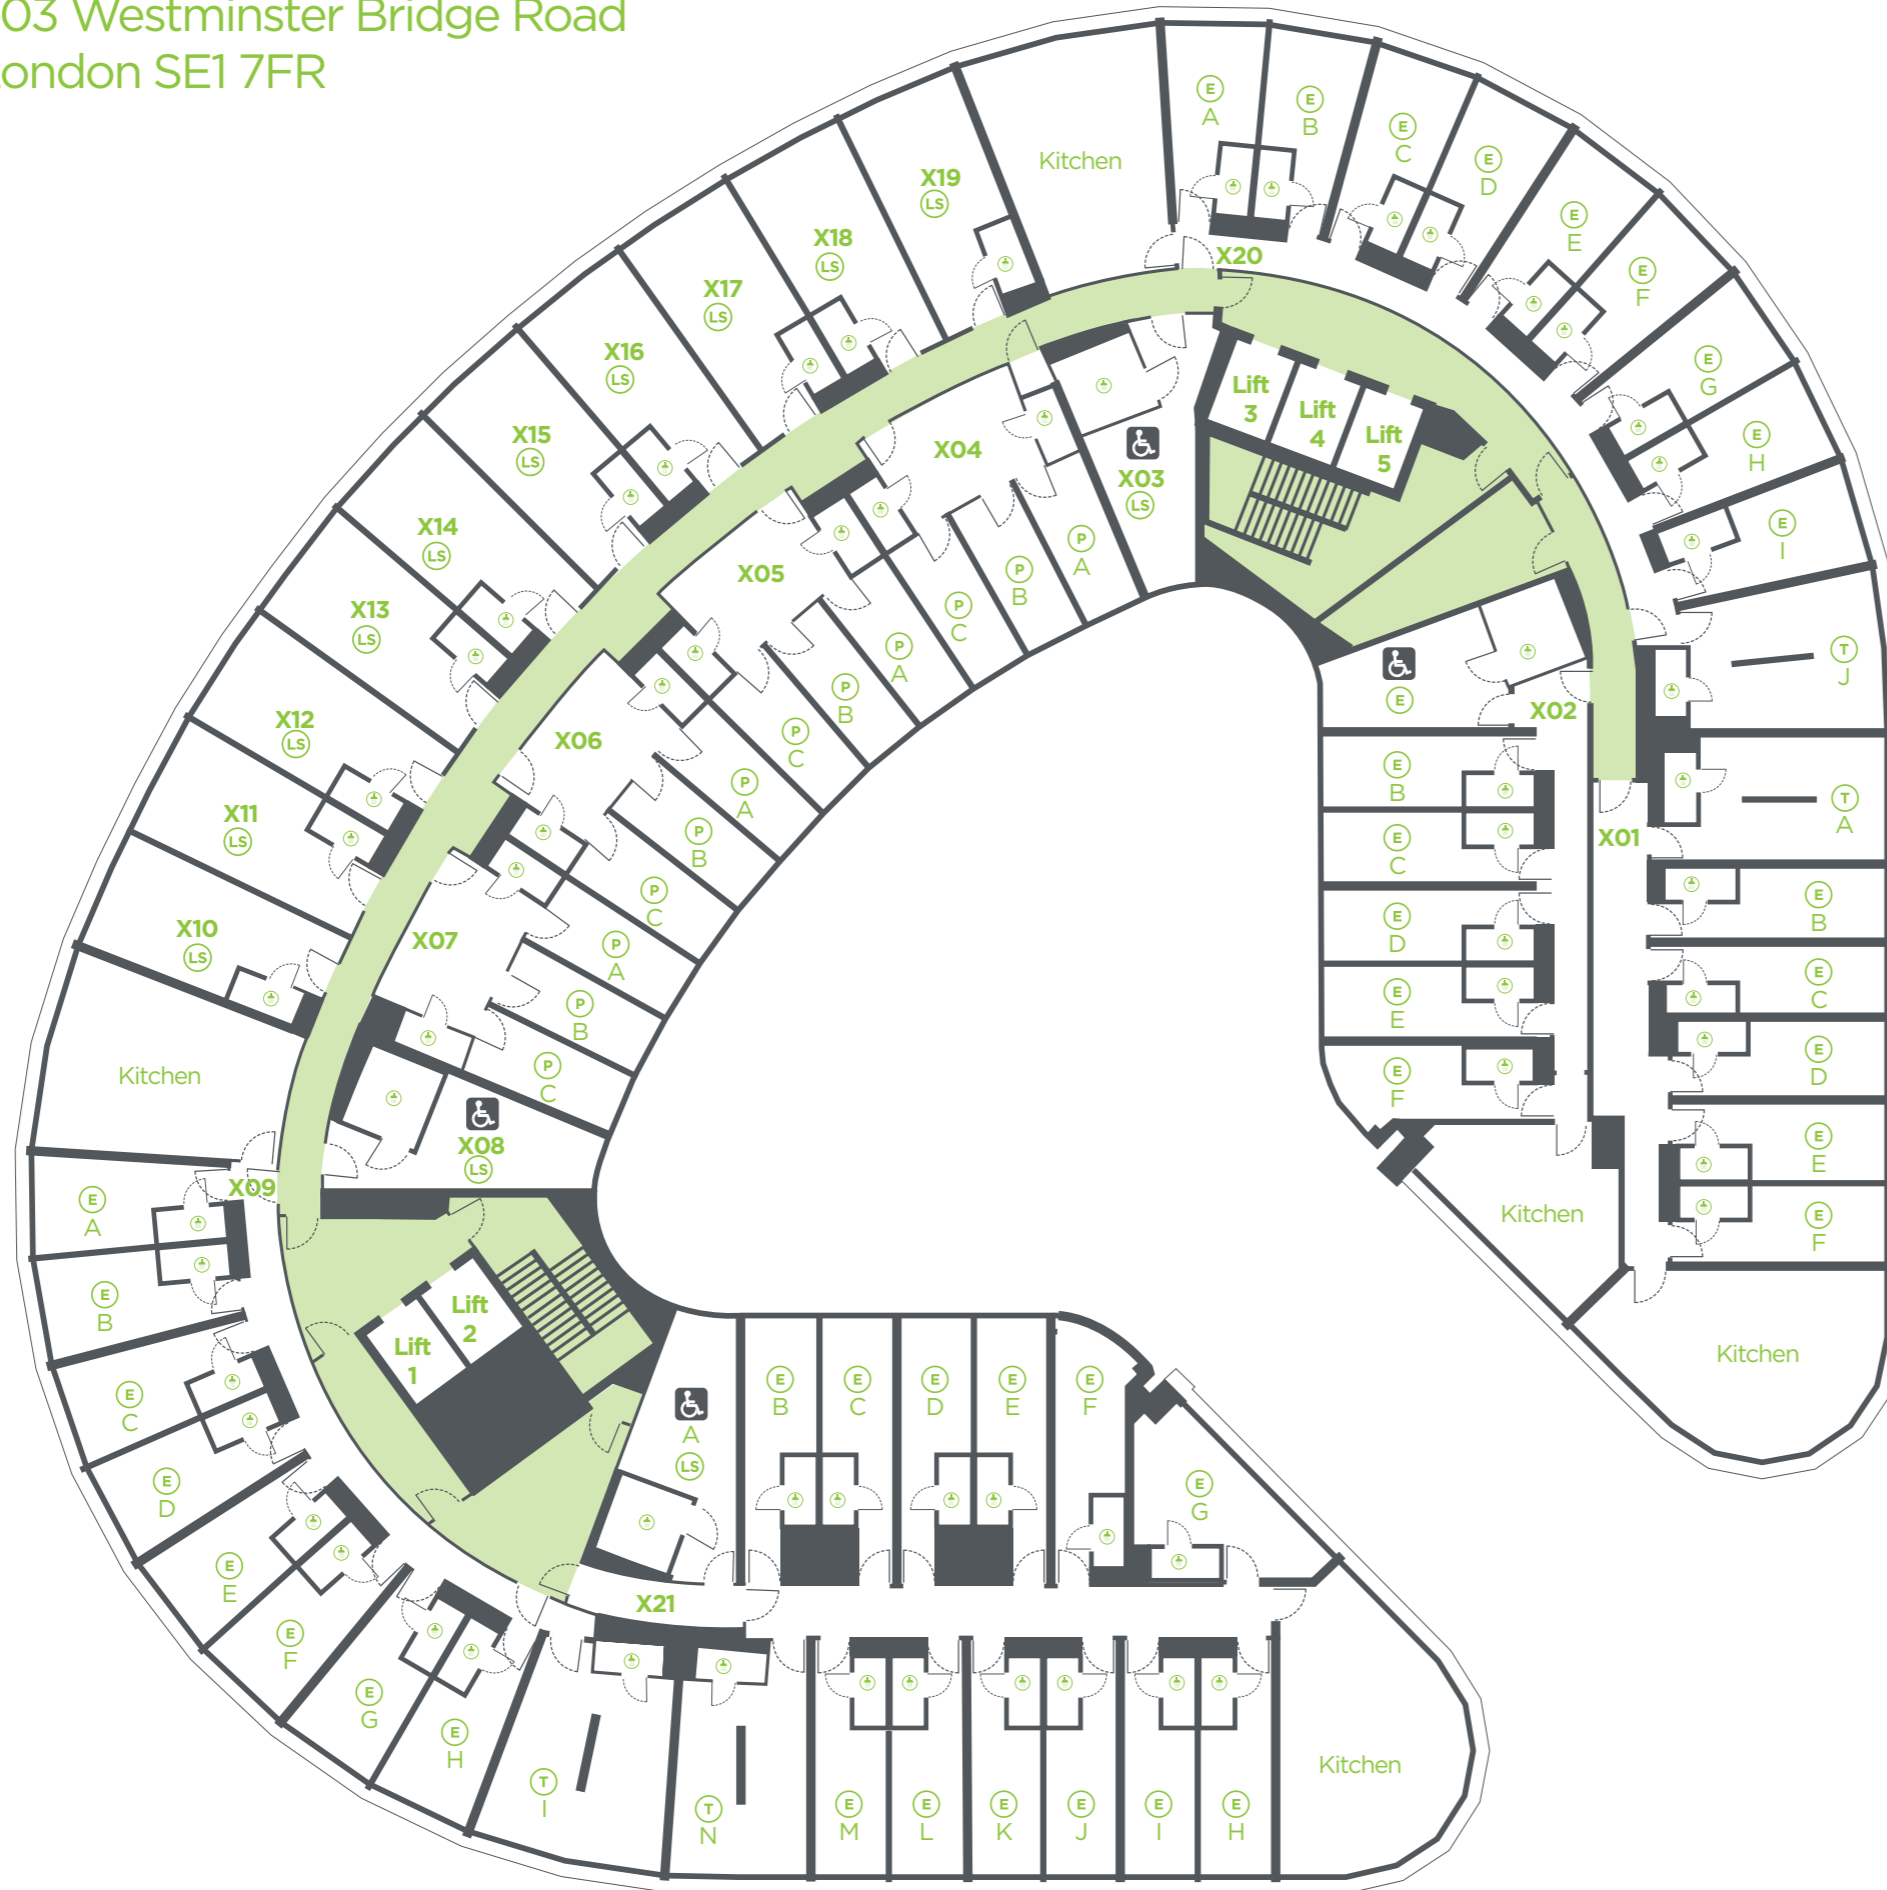

urbanest Westminster Bridge : 17

203 Westminster Bridge Road

London SE1 7FR

Key	
	Shower Room
	Private Room
	En-Suite Room
	Twin Room
	Studio Apartment
	Large Studio Apartment
	Denotes Floor Number